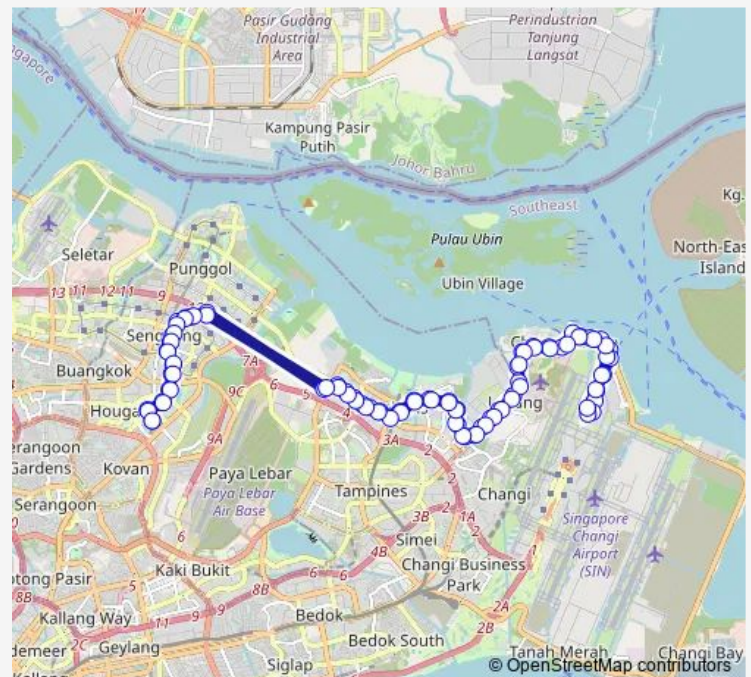

Thursday 05:30

Friday 05:30

Saturday 05:30

Sunday 05:30

Route info

Direction: Hougang Ctrl Int

Stops: 95

Trip Duration: 2 hour 53 min