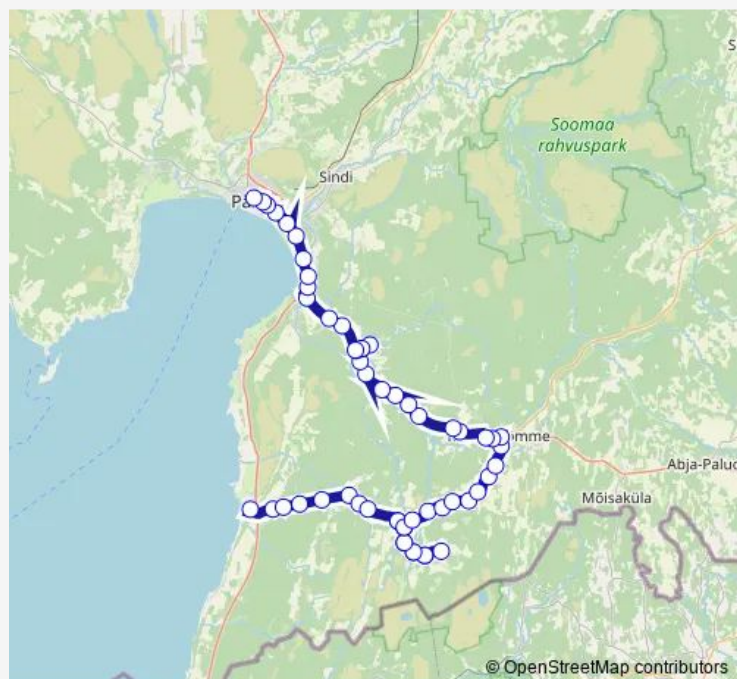

Thursday 06:50

Friday 06:50

Saturday 06:50

Sunday 06:50

Route info

Direction: Häädemeeste

Stops: 57

Trip Duration: 2 hour 1 min