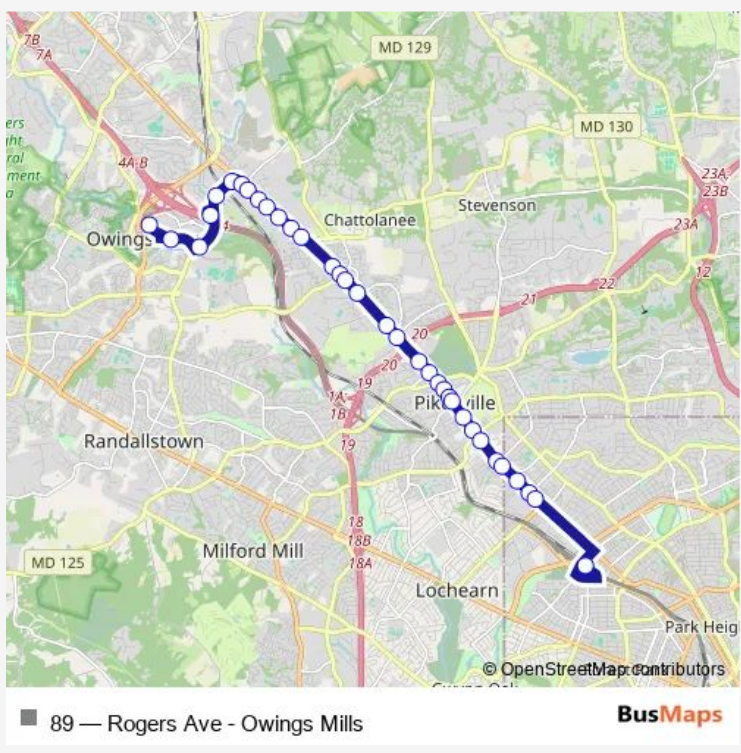

Bus 89 Rogers Ave - Owings Mills

[Go to website](#)

Direction
 300 Redland Ct — Rogers AVE Metro Station BAY 6
 45 stops
[Open route schedule](#)

- 300 Redland Ct
- RED RUN Blvd & RED Land CT fs sb
- RED RUN Blvd & Dolfield RD sb
- 10715 RED RUN Blvd sb
- RED Brook Blvd & RED RUN Blvd
- 300 RED Brook Blvd wb
- 700 RED Brook Blvd opp
- 300 RED Brook Blvd opp eb
- RED Brook Blvd & RED RUN Blvd eb
- 10705 RED RUN Blvd
- RED RUN Blvd & Paladium CT sb
- RED RUN Blvd & Resturant Park DR eb
- 10375 RED RUN Blvd eb
- Painters Mill RD & RED RUN Blvd fs eb
- Owings Mills Metro Station BAY 3
- Painters Mill RD & Dolfield RD eb
- Painters Mill RD & Reisterstown RD eb
- Reisterstown RD & ST Thomas LN sb
- Reisterstown RD & Garrison View RD opp sb
- Reisterstown RD & ST Thomas Center Entrance sb
- Reisterstown RD & Garrison Forest School sb

Route schedule
 300 Redland Ct — Rogers AVE Metro Station BAY 6

Monday	05:53-18:28
Tuesday	05:53-18:28
Wednesday	05:53-18:28
Thursday	05:53-18:28
Friday	05:53-18:28
Saturday	—
Sunday	—

Route info
 Direction: 300 Redland Ct
 Stops: 45
 Trip Duration: 0 hour 51 min

Reisterstown RD & SAM'S Club sb

Reisterstown RD & Kenmar AVE sb

Reisterstown RD & Harden AVE sb

Reisterstown RD & Crossroads DR fs sb

Reisterstown RD & Mcdonough Rd

Reisterstown RD & OLD Craddock RD opp sb

Reisterstown RD & Labyrinth RD opp sb

Reisterstown RD & Clarks LN fs sb

Reisterstown RD & Reisterstown Plaza Entrance

Rogers AVE Metro Station BAY 6

Direction

Rogers AVE Metro Station BAY 6 — Owings Mills Town Center wb