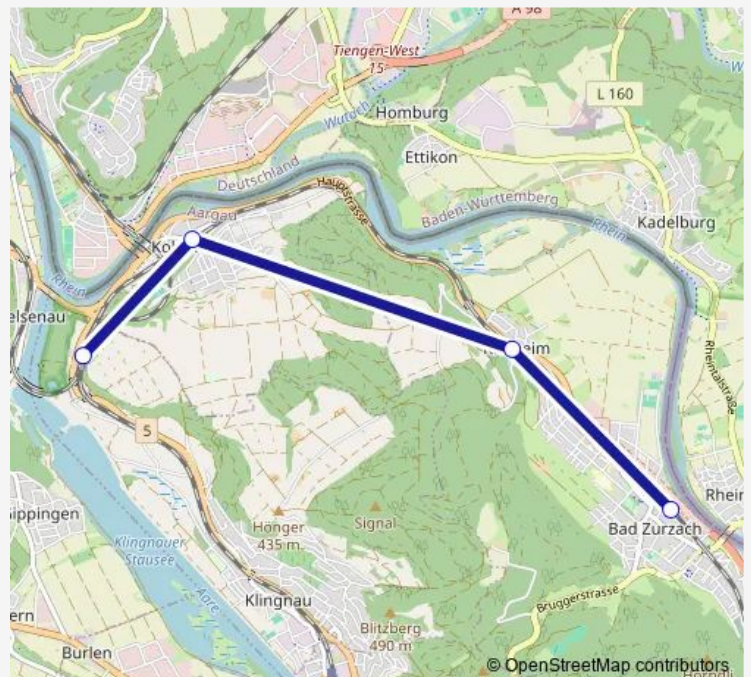

### Direction

Koblenz — Bad Zurzach

4 stops

[Open route schedule](#)

Koblenz

Koblenz Dorf

Rietheim

Bad Zurzach

### Route schedule

Koblenz — Bad Zurzach

Monday	—
Tuesday	—
Wednesday	—
Thursday	—
Friday	22:16-23:16
Saturday	06:16-23:16
Sunday	06:16-23:16

### Route info

Direction: Koblenz

Stops: 4

Trip Duration: 0 hour 8 min

 S36

**Direction**

Bad Zurzach — Koblenz

4 stops

**Route info**

Direction: Bad Zurzach

Stops: 4

Trip Duration: 0 hour 8 min

S36 Suburban Railway time schedules and route maps are available in an offline PDF at [busmaps.com](https://busmaps.com). Use the [busmaps.com](https://busmaps.com) website to see live bus times, train schedule or subway schedule, and step-by-step directions for all public transit in Bad Zurzach