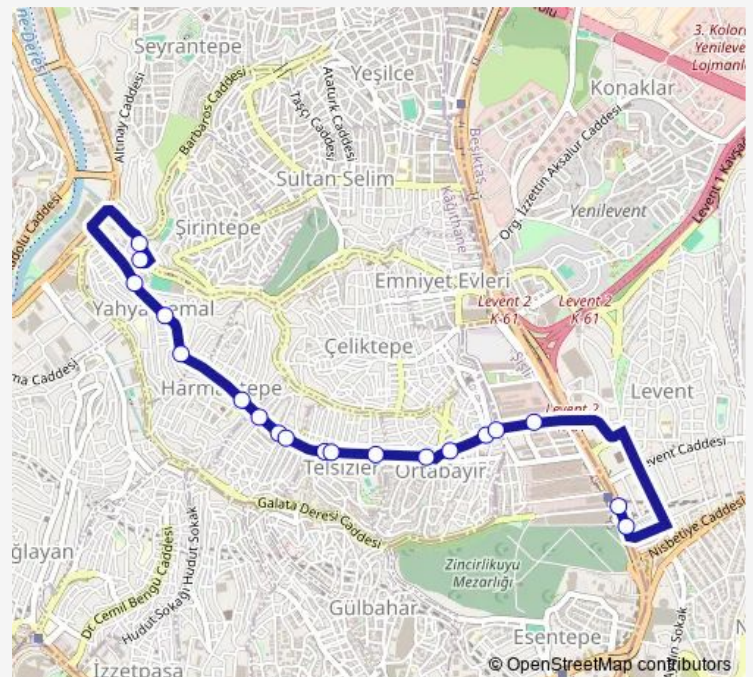

LEVENT

Route schedule

YAHYA KEMAL — LEVENT

| | |
|-----------|-------|
| Monday | 06:10 |
| Tuesday | 06:10 |
| Wednesday | 06:10 |
| Thursday | 06:10 |
| Friday | 06:10 |
| Saturday | 06:10 |
| Sunday | 06:10 |

Route info

Direction: YAHYA KEMAL

Stops: 19

Trip Duration: 0 hour 14 min

■ YAHYA KEMAL-GÜLTEPE-4.LEVENT — Şişli - Çağlayan - Y.Kemal - Gültepe - 4.Levent

Direction

LEVENT — YAHYA KEMAL

15 stops