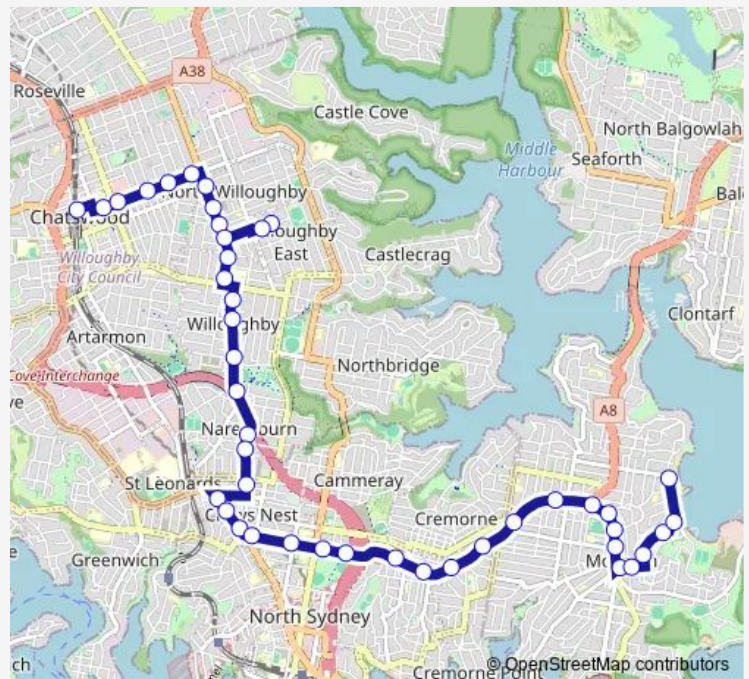

### Route schedule

Chatswood Station, Stand B — The Esplanade At Awaba St

Monday 06:52-18:22

Tuesday 06:52-18:22

Wednesday 06:52-18:22

Thursday 06:52-18:22

Friday 06:52-18:22

Saturday 06:19-17:42

### Route info

Direction: Chatswood Station, Stand B

Stops: 44

Trip Duration: 0 hour 44 min

Willoughby Rd At Atchison St

Pacific Hwy After Albany St

Pacific Hwy After Oxley St

Pacific Hwy Before Falcon St