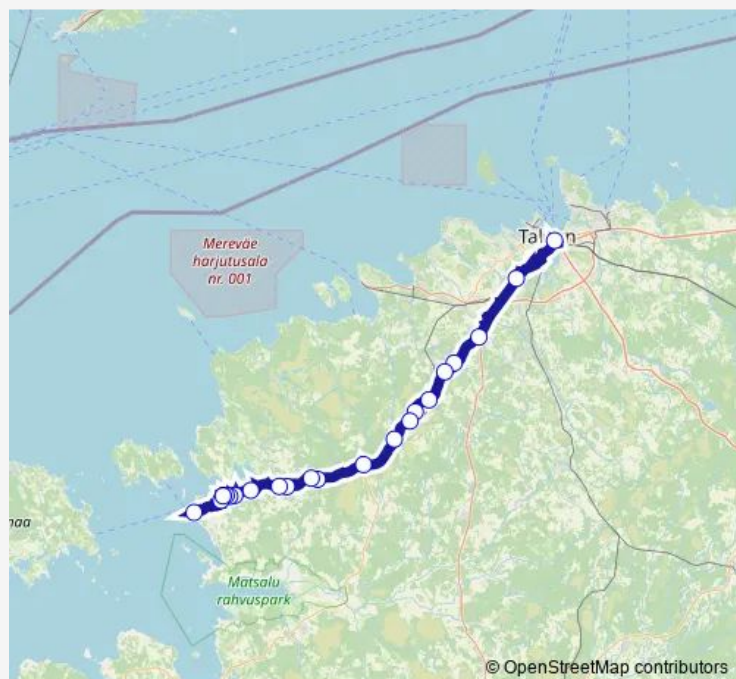

Thursday 11:55

Friday 11:55

Saturday 11:55

Sunday 11:55

Route info

Direction: Tallinna bussijaam

Stops: 22

Trip Duration: 2 hour 5 min