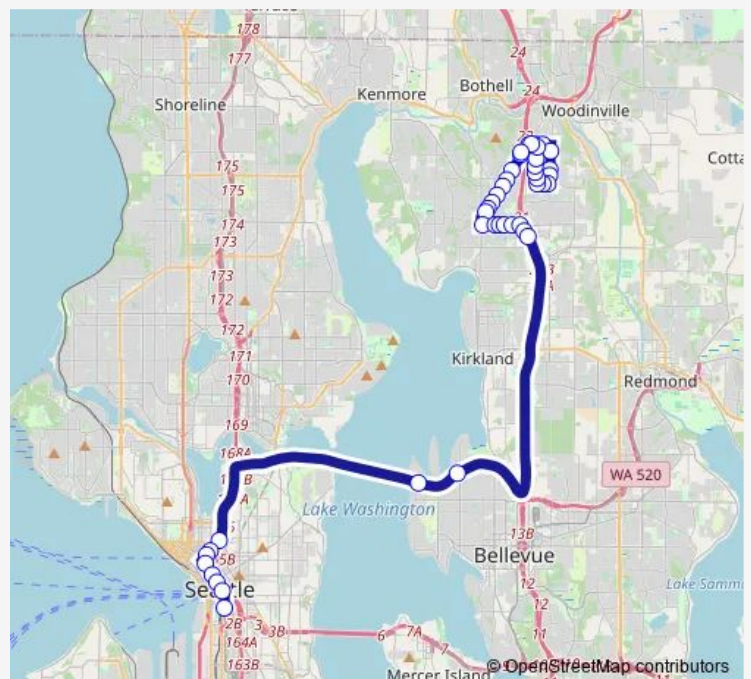

Juanita Woodinville Way NE & NE 145th St

Juanita Woodinville Way NE & NE 143rd Pl

Juanita Woodinville Way NE & NE 141st Pl

### Route schedule

Juanita Woodinville Way NE & 115th Ave Ne — 5th Ave S & S Weller St

Monday 04:54-08:12

Tuesday 04:54-08:12

Wednesday —

Thursday 04:54-08:12

Friday 04:54-08:12

Saturday —

### Route info

Direction: Juanita Woodinville Way NE & 115th Ave Ne

Stops: 42

Trip Duration: 1 hour 1 min

257

Juanita Woodinville Way NE & NE 140th St

Juanita Woodinville Way NE & NE 137th PI

Juanita Woodinville Way NE & NE 136th PI

## Route info

Direction: 5th Ave S & S Jackson St

Stops: 41

Trip Duration: 1 hour 0 min

NE 160th St & 116th Ave Ne

119th Ave NE & NE 159th St

119th Ave NE & NE 153rd Pl

119th Ave NE & NE 150th Pl