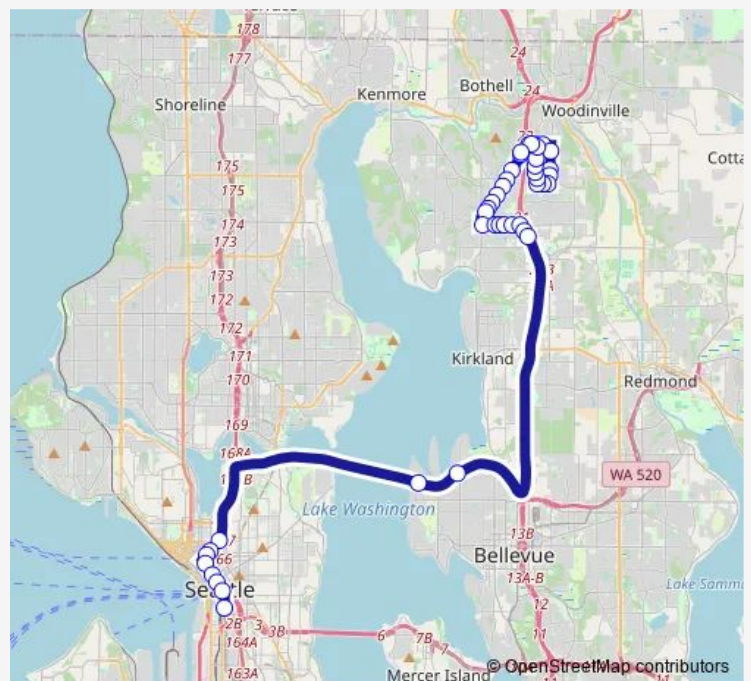

Juanita Woodinville Way NE & NE 149th St

Juanita Woodinville Way NE & NE 145th St

Juanita Woodinville Way NE & NE 143rd Pl

Juanita Woodinville Way NE & NE 141st Pl

Route schedule

Juanita Woodinville Way NE & 115th Ave Ne — 5th Ave S & S Weller St

Monday 04:54-08:12

Tuesday 04:54-08:12

Wednesday —

Thursday 04:54-08:12

Friday 04:54-08:12

Saturday —

Sunday —

Route info

Direction: Juanita Woodinville Way NE & 115th Ave Ne

Stops: 42

Trip Duration: 1 hour 1 min

257

Juanita Woodinville Way NE & NE 140th St

Juanita Woodinville Way NE & NE 137th PI

Juanita Woodinville Way NE & NE 136th PI

Saturday —

Sunday —

Route info

Direction: 5th Ave S & S Jackson St

Stops: 41

Trip Duration: 0 hour 55 min

NE 160th St & 116th Ave Ne

119th Ave NE & NE 159th St