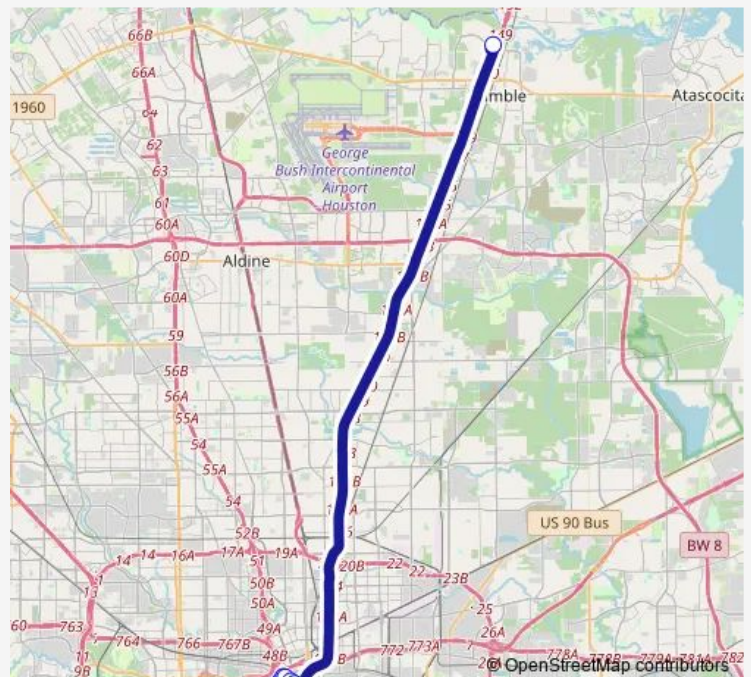

Route schedule

Townsen Park & Ride — Jefferson St @ Louisiana St

Monday 15:44-18:14

Tuesday 15:44-18:14

Wednesday 15:44-18:14

Thursday 15:44-18:14

Friday 15:44-18:14

Saturday —

Sunday —

Route info

Direction: Townsen Park & Ride

Stops: 2

Trip Duration: 0 hour 32 min

257 — Townsen P&R

Direction

Jefferson St @ Louisiana St — Townsen Park & Ride

Route info

Direction: Jefferson St @ Louisiana St

Stops: 13

Trip Duration: 0 hour 39 min

Direction

St Joseph Pkwy @ Louisiana St — Townsen Park & Ride

2 stops

[Open route schedule](#)

St Joseph Pkwy @ Louisiana St

Route schedule

Townsen Park & Ride — St Joseph Pkwy @ Louisiana St

Monday 05:00-09:00

Tuesday 05:00-09:00

Wednesday 05:00-09:00

Thursday 05:00-09:00

Friday 05:00-09:00