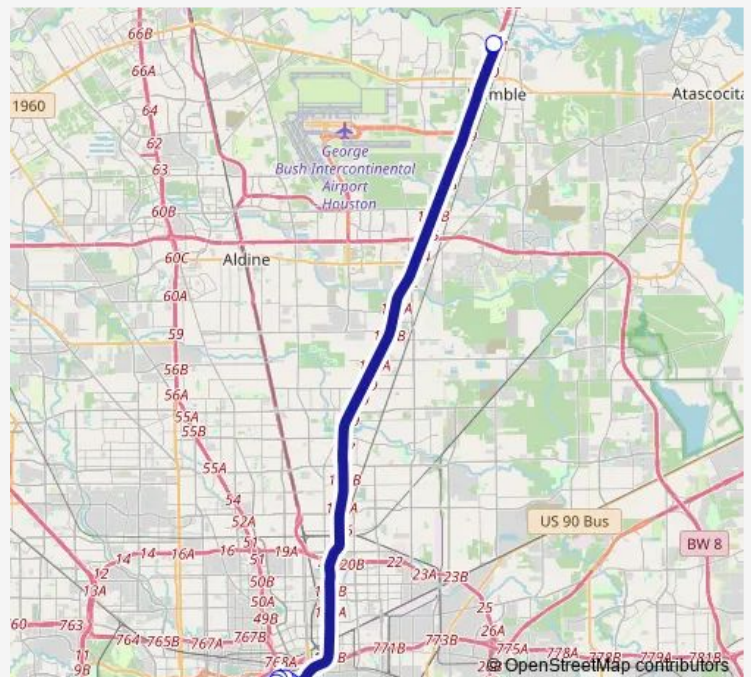

### Direction

Townsen Park & Ride — Jefferson St @ Louisiana St

2 stops

[Open route schedule](#)

Townsen Park & Ride

Jefferson St @ Louisiana St

### Route schedule

Townsen Park & Ride — Jefferson St @ Louisiana St

Monday 15:44-18:14

Tuesday 15:44-18:14

Wednesday 15:44-18:14

Thursday 15:44-18:14

Friday 15:44-18:14

Saturday —

### Route info

Direction: Townsen Park & Ride

Stops: 2

Trip Duration: 0 hour 32 min

257 — Townsen P&R

**Direction**

St Joseph Pkwy @ Louisiana St — Townsen Park &amp; Ride

2 stops

## Route info

Direction: St Joseph Pkwy @ Louisiana St

Stops: 2

Trip Duration: 0 hour 32 min