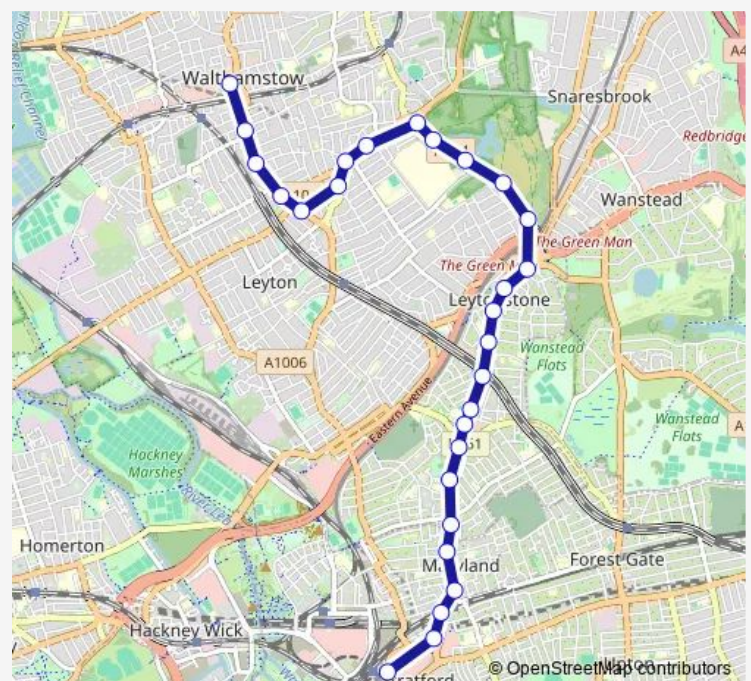

Whipps Cross Bus Stand

Whipps Cross Hospital

James Lane

Sir Alfred Hitchcock Hotel

Leyton Way

Green Man Roundabout

Leytonstone Station

Harvey Road (E11)

Michael Road

Leytonstone High Road Station

Leytonstone Fire Station

Harrow Road (E11)

Route schedule

Walthamstow Bus Station — Stratford Bus Station

Monday 00:13-23:58

Tuesday 00:13-23:58

Wednesday 00:13-23:58

Thursday 00:13-23:58

Friday 00:13-23:58

Saturday 00:00-23:47

Sunday 00:14-23:59

Route info

Direction: Walthamstow Bus Station

Stops: 30

Trip Duration: 0 hour 29 min

Harrow Green

Ranelagh Road

Leytonstone High Road / Thatched House

Janson Road

Chobham Road

Maryland Station

Manbey Grove