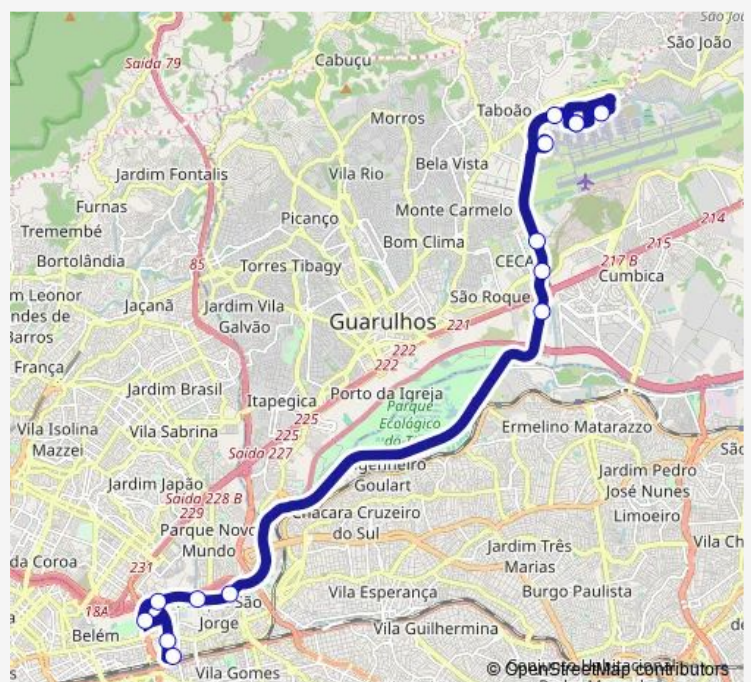

### Route schedule

Terminal DO Metro Tatuape — Aeroporto Internacional de Guarulhos Terminal 2 - Aeroporto Guarulhos - SP 07155 Brasil

Monday 05:10-23:10

Tuesday 05:10-23:10

Wednesday 05:10-23:10

Thursday 05:10-23:10

### Route info

Direction: Terminal DO Metro Tatuape

Stops: 14

Trip Duration: 0 hour 45 min

257 — Guarulhos (Aeroporto Internacional DE SAO Paulo) - SAO Paulo (Metro Tatuape)

## Direction

Aeroporto Internacional de Guarulhos Terminal 2 - Aeroporto Guarulhos - SP 07155 Brasil — Terminal DO Metro Tatuape

18 stops

[Open route schedule](#)

Aeroporto Internacional de Guarulhos Terminal 2 - Aeroporto Guarulhos - SP 07155 Brasil

## Route info

Direction: Aeroporto Internacional de Guarulhos Terminal 2 - Aeroporto Guarulhos - SP 07155 Brasil

Stops: 18

Trip Duration: 0 hour 55 min

257 Bus time schedules and route maps are available in an offline PDF at [busmaps.com](https://busmaps.com). Use the [busmaps.com](https://busmaps.com) website to see live bus times, train schedule or subway schedule, and step-by-step directions for all public transit in Sao Paulo