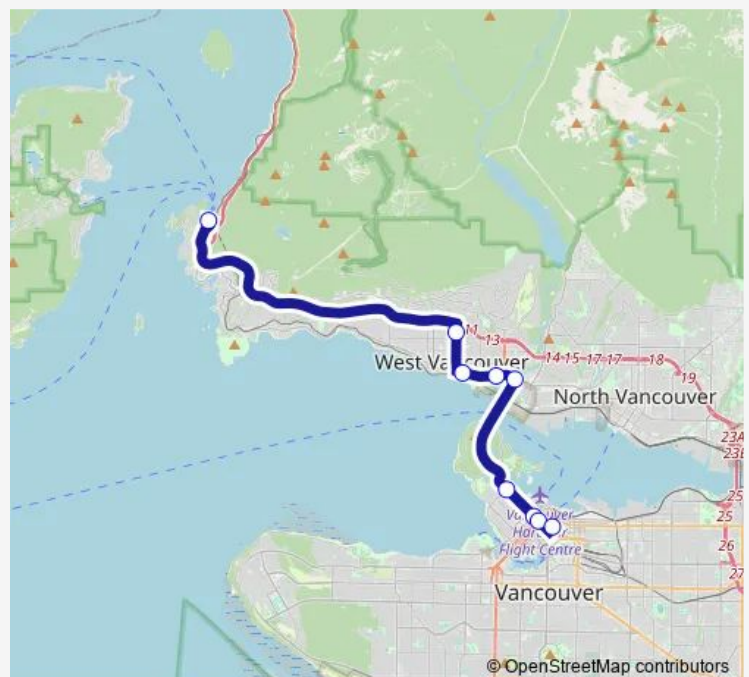

Park Royal @ Bay 5

Eastbound Marine Dr Offramp @ Lions Gate Bridge

Eastbound W Georgia St @ Denman St

Eastbound W Georgia St @ Burrard St

Eastbound W Georgia St @ Granville St

Westbound Dunsmuir St @ Cambie St

### Route schedule

Keith Rd @ Horseshoe Bay Ferry Terminal — Westbound  
Dunsmuir St @ Cambie St

Monday 05:50-00:05<sup>+1</sup>

Tuesday 05:50-00:05<sup>+1</sup>

Wednesday 05:50-00:05<sup>+1</sup>

Thursday 05:50-00:05<sup>+1</sup>

### Route info

Direction: Keith Rd @ Horseshoe Bay Ferry Terminal

Stops: 9

Trip Duration: 0 hour 33 min

Westbound W Georgia St @ Denman St

Park Royal @ Bay 2

Westbound Marine Dr @ 14 St

Northbound 15 St @ Ottawa Ave

Keith Rd @ Horseshoe Bay Ferry Terminal