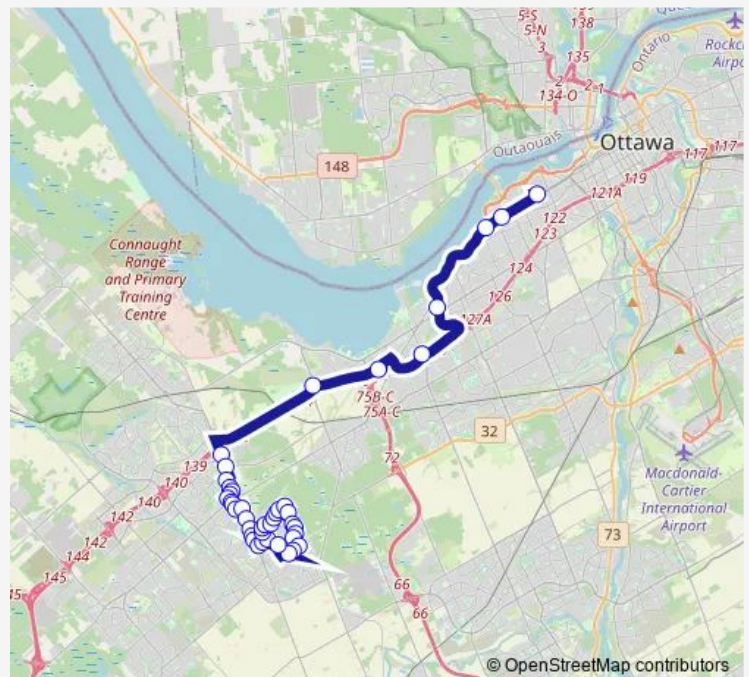

### Route schedule

BRIDGESTONE / FOXHALL — Tunney'S Pasture C

Monday 05:25-08:09

Tuesday 05:25-08:09

Wednesday 05:25-08:09

Thursday 05:25-08:09

Friday 05:25-08:09

Saturday —

### Route info

Direction: BRIDGESTONE / FOXHALL

Stops: 44

Trip Duration: 0 hour 50 min

EAGLESON / AD. 485

EAGLESON / ROTHESAY

EAGLESON / PALOMINO

ABBAYHILL / HAZELDEAN MALL