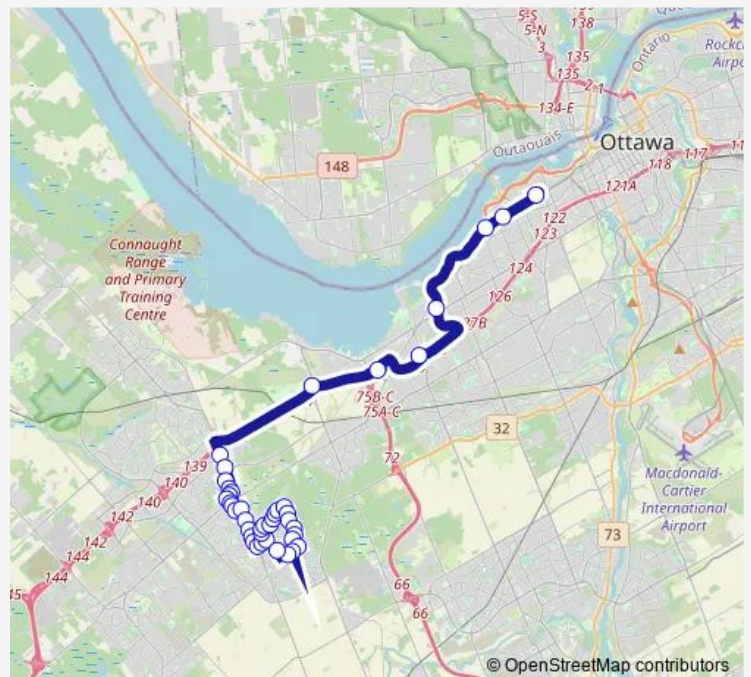

Thursday 15:00-18:20

Friday 15:00-18:20

Saturday —

Sunday —

**Route info**

Direction: Tunney'S Pasture

Stops: 42

Trip Duration: 0 hour 51 min