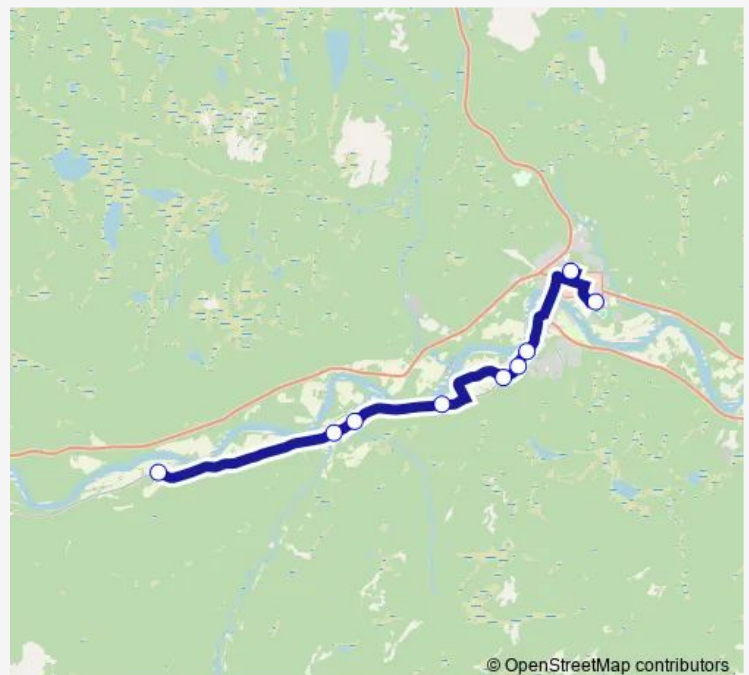

## Route schedule

Karasjok bussterminal — Svineng

Monday	14:10
Tuesday	14:10
Wednesday	13:00
Thursday	14:10
Friday	13:00
Saturday	—
Sunday	—

## Route info

Direction: Karasjok bussterminal

Stops: 9

Trip Duration: 0 hour 28 min

© OpenStreetMap contributors

■ 257 — Svineng - Karasjok