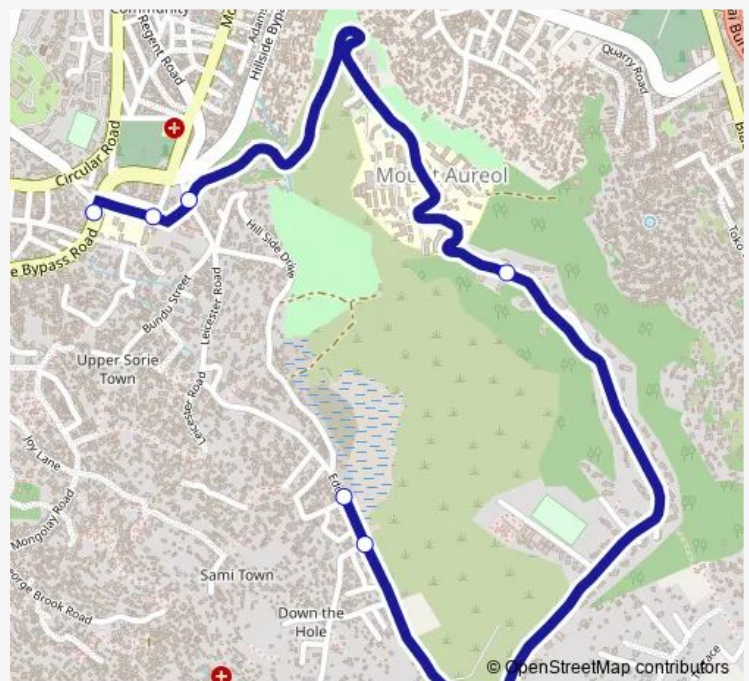

Direction

Tree Planting — Model Junction

7 stops

[Open route schedule](#)

Tree Planting

Big House

Sky Junction

FBC Primary

Leicester Road

Albert Academy

Model Junction

Route schedule

Tree Planting — Model Junction

| | |
|-----------|-------------|
| Monday | 08:04-19:25 |
| Tuesday | 08:04-19:25 |
| Wednesday | 08:04-19:25 |
| Thursday | 08:04-19:25 |
| Friday | 08:04-19:25 |
| Saturday | 14:12 |
| Sunday | 14:12 |

Route info

Direction: Tree Planting

Stops: 7

Trip Duration: 0 hour 16 min

Tree Planting to Model

Communal Taxi Service time schedules and route maps are available in an offline PDF at busmaps.com. Use the busmaps.com website to see live bus times, train schedule or subway schedule, and step-by-step directions for all public transit in Freetown