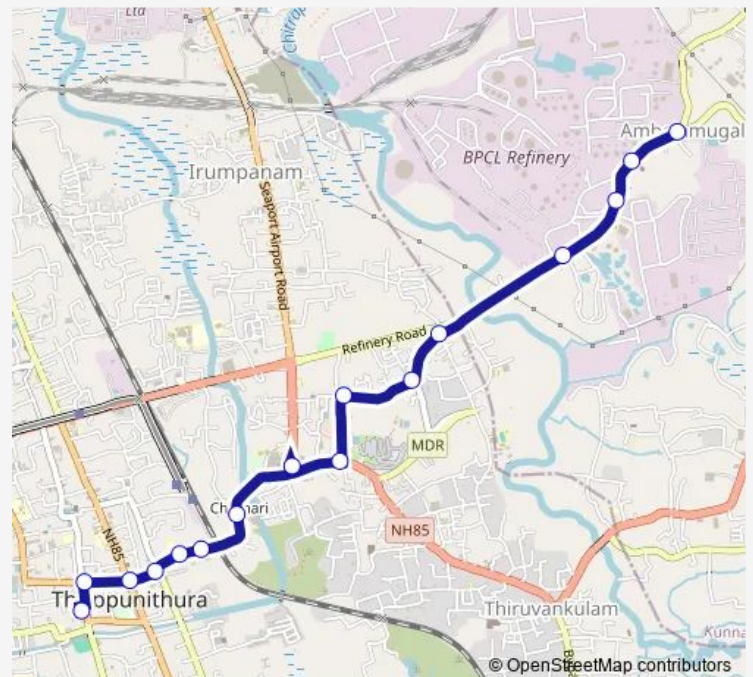

Bus Ambalamugal ↔ Thrippoonithura

[Go to website](#)

Direction

Thrippunithura — Hoc

16 stops

[Open route schedule](#)

- Thrippunithura
- Statue Junction
- Kizhakke Kotta Junction
- Market Junction
- RCM Hospital
- Railway Station
- Chathari
- Karingachira
- Hill Palace
- Ambalamugal Ambalam
- Kollanpady
- Chitrapuzha
- Ioc
- Pdpp
- Cochin Refinery
- Hoc

Route schedule

Thrippunithura — Hoc

Monday	06:00
Tuesday	06:00
Wednesday	06:00
Thursday	06:00
Friday	06:00
Saturday	06:00
Sunday	06:00

Route info

Direction: Thrippunithura

Stops: 16

Trip Duration: 0 hour 16 min

Ambalamugal ↔ Thrippoonithura

Direction

Hoc — Thrippunithura

15 stops

[Open route schedule](#)

Hoc

Cochin Refinery

Pdpp

Wednesday 06:00

Thursday 06:00

Friday 06:00

Saturday 06:00

Sunday 06:00

Route info

Direction: Hoc

Stops: 15