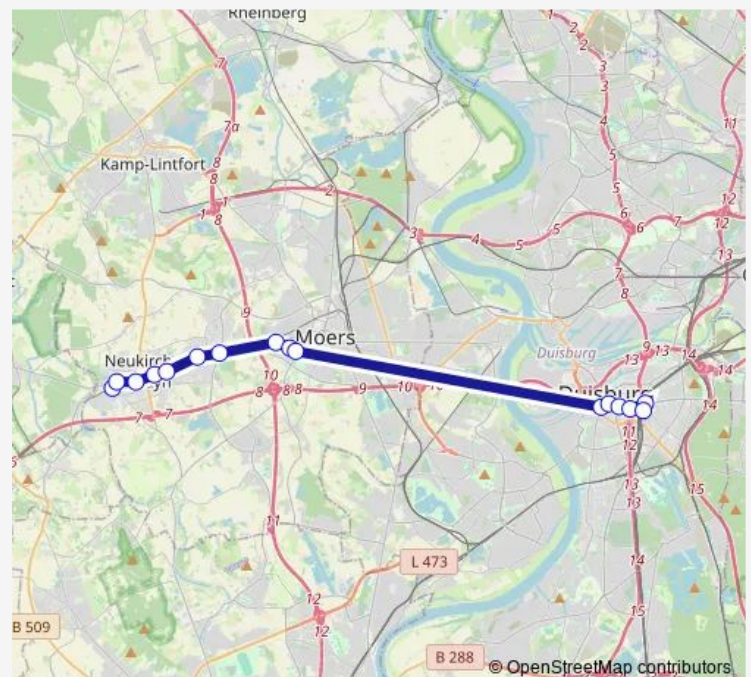

DU- Hbf Westeingang

Duisburg Lehmbruck-Museum

Duisb. Friedrich-Wilhelm-Platz

Duisburg Marientor

Moers Biefang

Moers Schwanenring

Moers Fasanenstraße

Moers Parsickstraße

Route schedule

DU-Hbf Osteingang — Neukirchen-Vl. Vluynr Südring

Monday 17:36-19:36

Tuesday 17:36-19:36

Wednesday 17:36-19:36

Thursday 17:36-19:36

Friday 17:36-19:36

Saturday 06:36-17:36

Sunday —

Route info

Direction: DU-Hbf Osteingang

Stops: 17

Trip Duration: 0 hour 38 min

SB10

BusMaps

Direction

Route info

Direction: K.-L. Neues Rathaus

Stops: 20

Trip Duration: 0 hour 52 min

Direction

Neukirchen-Vl. Vluyner Südring — DU-Hbf Osteingang

16 stops

[Open route schedule](#)