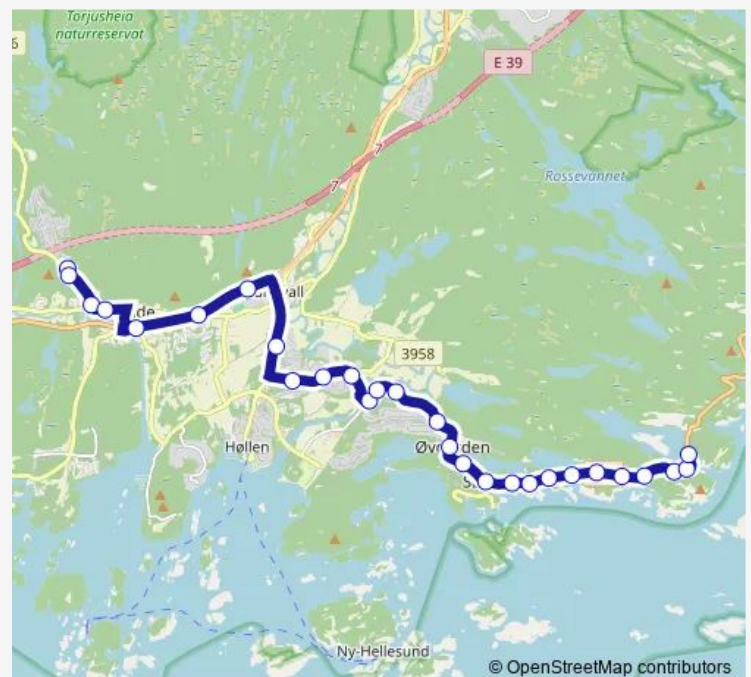

Stauslandsveien/Nygårdsheia

Dr. Rohdes vei

Nygård skole

Route schedule

Vognsneset — Tinntjønn skole snuplass

Monday 07:57-08:00

Tuesday 07:57-08:00

Wednesday 07:57-08:00

Thursday 07:57-08:00

Friday 07:57-08:00

Saturday —

Sunday —

Route info

Direction: Vognsneset

Stops: 27

Trip Duration: 0 hour 25 min