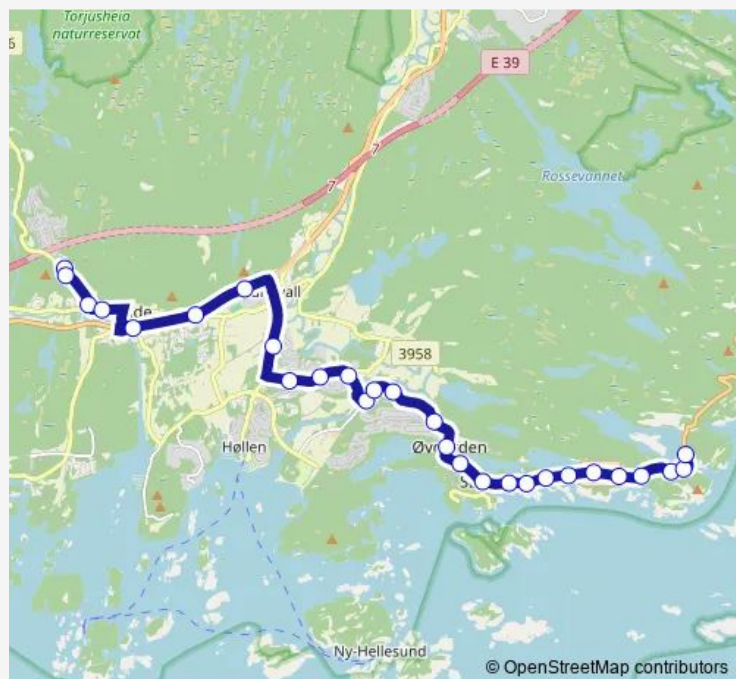

Stauslandsveien/Nygårdsheia

Dr. Rohdes vei

Nygård skole

Route schedule

Vognsneset — Tinntjønn skole snuplass

Monday 07:57-08:00

Tuesday 07:57-08:00

Wednesday 07:57-08:00

Thursday 07:57-08:00

Friday 07:57-08:00

Saturday —

Sunday —

Route info

Direction: Vognsneset

Stops: 27

Trip Duration: 0 hour 25 min