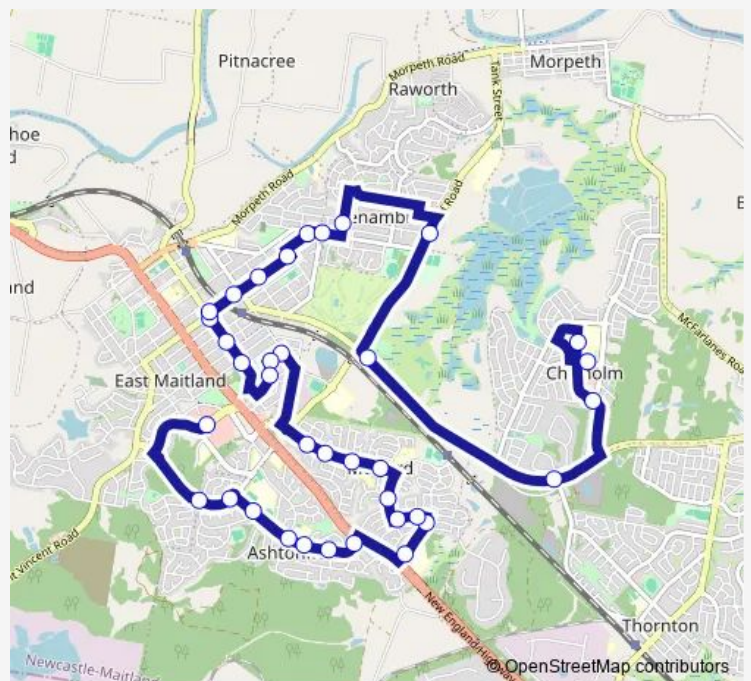

Chisholm Rd After Worcester Dr

Chisholm Rd Before South Seas Dr

Hunter Valley Grammar School, South Seas Dr

South Seas Dr After Norfolk St

South Seas Dr At Adele Cres

27 South Seas Dr

South Seas Dr Before New England Hwy

Ferraby Dr Opp Tafe Maitland

Ferraby Dr Before Lowe St

Lowe St At Mcleod Av

Metford Community Hall, Lowe St

Schanck Dr Before Willow Dr

Chelmsford Dr At Grevillea Dr

Maitland Christian School, Chelmsford Dr

Early Learning Centre, Chelmsford Dr

Chelmsford Dr Opp Tennyson St

Quarry St At Fieldsend St

Quarry St At Bruce St

Bruce St Before Bray St

Lawes St Opp Alliance St

Route schedule

Stockland Green Hills, Mitchell Dr — St Aloysius Primary School, Tigerhawk Dr

Monday	07:55
Tuesday	07:55
Wednesday	07:55
Thursday	07:55
Friday	07:55
Saturday	—
Sunday	—

Route info

Direction: Stockland Green Hills, Mitchell Dr

Stops: 36

Trip Duration: 0 hour 45 min

2171 — Greenhills to Chisholm Estate