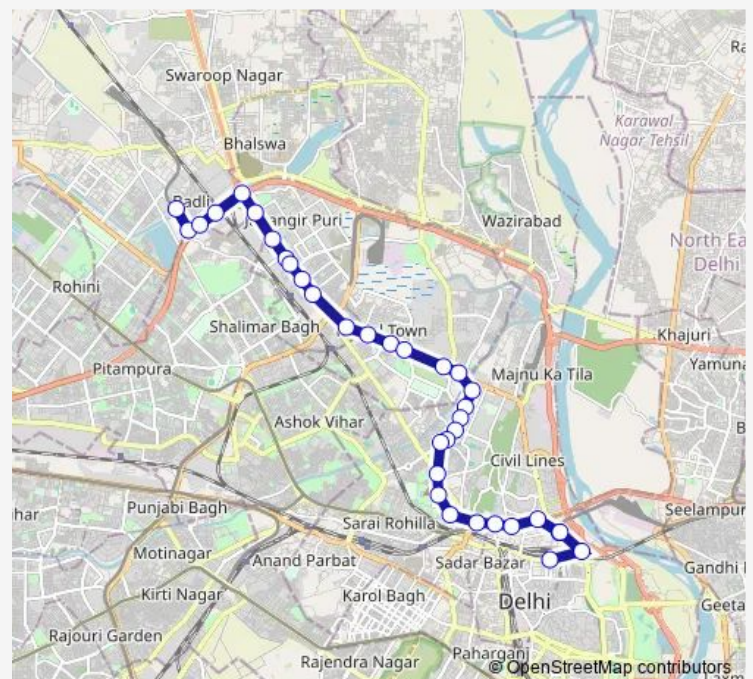

Bus 126down

[Go to website](#)

Direction

Badli Village — Old Delhi Railway Station (T)

34 stops

[Open route schedule](#)

Badli Village

Jail Road Rohini Sec 18

Badli Crossing

Haiderpur Metro Station

Mukarba Chowk

GTK Depot

Jahangirpuri GT Road (Metro Station)

Mahindra Park

Sarai Pipal Thala

Adarsh Nagar Metro Station

New Sabzi Mandi

Azadpur Terminal

Model Town Iii

Model Town Ii

Alpana Cinema (Model Town Mtr Stn)

New Police Line

GTB Nagar

Khalsa College

Patel Chest

Shri Ram College

Maurice Nagar Ii

Route schedule

Badli Village — Old Delhi Railway Station (T)

Monday 06:24-21:35

Tuesday 06:24-21:35

Wednesday 06:24-21:35

Thursday 06:24-21:35

Friday 06:24-21:35

Saturday 06:24-21:35

Sunday 06:24-21:35

Route info

Direction: Badli Village

Stops: 34

Trip Duration: 1 hour 5 min

126down