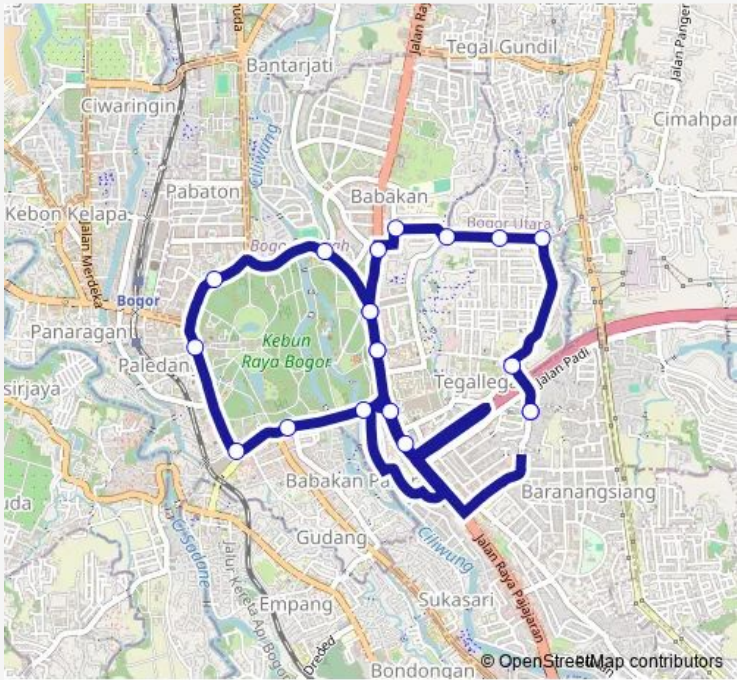

Direction
SDN 1 Ciheuleut — SDN 1 Ciheuleut
20 stops
[Open route schedule](#)

- SDN 1 Ciheuleut
- Universitas Pakuan Bogor
- Jl. H. Moh. Tohir
- Jl. Citanduy
- Jl. Bogor Baru
- IPB Diploma
- Mcdonalds Lodaya
- Lippo Plaza Kebun Raya Bogor
- RS PMI Bogor
- SDN Bangka 3
- Plaza Bogor
- Btm
- Pustaka
- Kantor Bersama Samsat Kota Bogor
- Lapangan Sempur
- Lippo Plaza Kebun Raya Bogor
- RS PMI Bogor
- Botani Square
- Terminal Baranangsiang
- SDN 1 Ciheuleut

Route schedule
SDN 1 Ciheuleut — SDN 1 Ciheuleut

Monday	00:00-23:50
Tuesday	00:00-23:50
Wednesday	00:00-23:50
Thursday	00:00-23:50
Friday	00:00-23:50
Saturday	00:00-23:50
Sunday	00:00-23:50

Route info
 Direction: SDN 1 Ciheuleut
 Stops: 20
 Trip Duration: 0 hour 19 min

AK-05 Bus time schedules and route maps are available in an offline PDF at busmaps.com. Use the busmaps.com website to see live bus times, train schedule or subway schedule, and step-by-step directions for all public transit in Cibinong

The schedule is provided in the local timezone. Times with "(+1)" indicate departures on the next day.

PDF file created on 2025-01-16

2024 BusMaps.com - All Rights Reserved