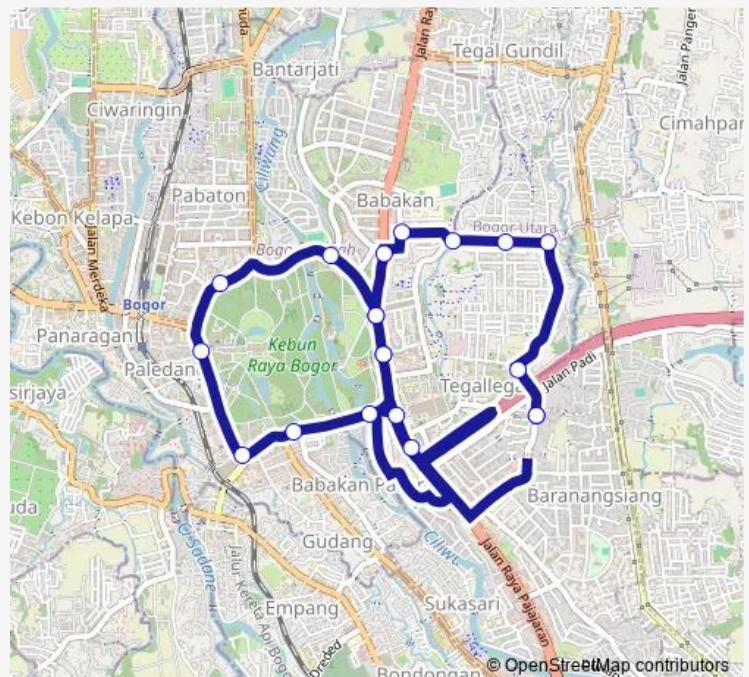

Pustaka

Kantor Bersama Samsat Kota Bogor

Lapangan Sempur

Lippo Plaza Kebun Raya Bogor

RS PMI Bogor

Botani Square

Terminal Baranangsiang

SDN 1 Ciheuleut

Route schedule

SDN 1 Ciheuleut — SDN 1 Ciheuleut

Monday 00:00-23:50

Tuesday 00:00-23:50

Wednesday 00:00-23:50

Thursday 00:00-23:50

Friday 00:00-23:50

Saturday 00:00-23:50

Sunday 00:00-23:50

Route info

Direction: SDN 1 Ciheuleut

Stops: 20

Trip Duration: 0 hour 19 min

AK-05 Bus time schedules and route maps are available in an offline PDF at busmaps.com. Use the busmaps.com website to see live bus times, train schedule or subway schedule, and step-by-step directions for all public transit in Cibinong

The schedule is provided in the local timezone. Times with "(+1)" indicate departures on the next day.

PDF file created on 2025-02-26

2024 BusMaps.com - All Rights Reserved