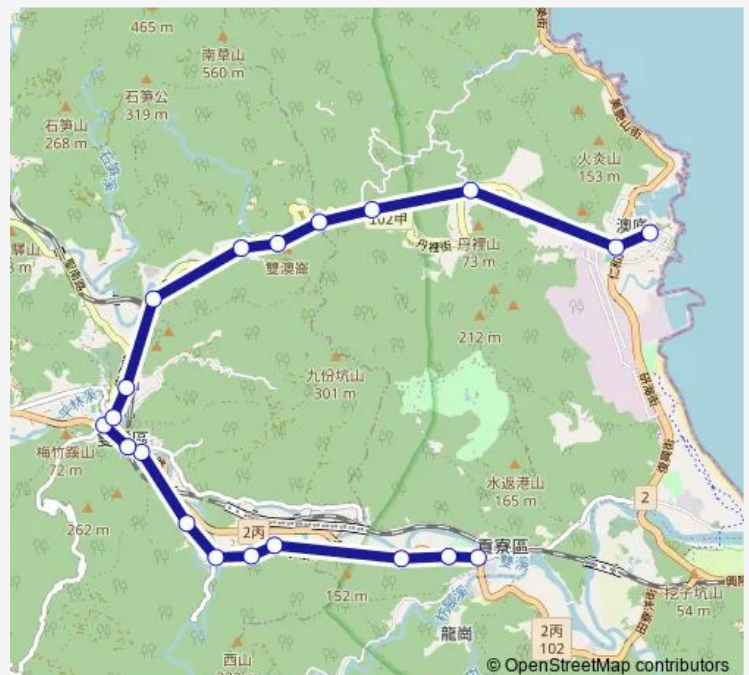

Friday 07:06-17:06

Saturday 07:06-17:06

Sunday 07:06-17:06

Route info

Direction: 貢寮環保公園

Stops: 20

Trip Duration: 6 hour 54 min

F811 — 澳底臻信福-貢寮環保公園

Monday 06:30-16:20

Tuesday 06:30-16:20

Wednesday 06:30-16:20

Thursday 06:30-16:20

Friday 06:30-16:20

Saturday 06:30-16:20

Sunday 06:30-16:20

Route info