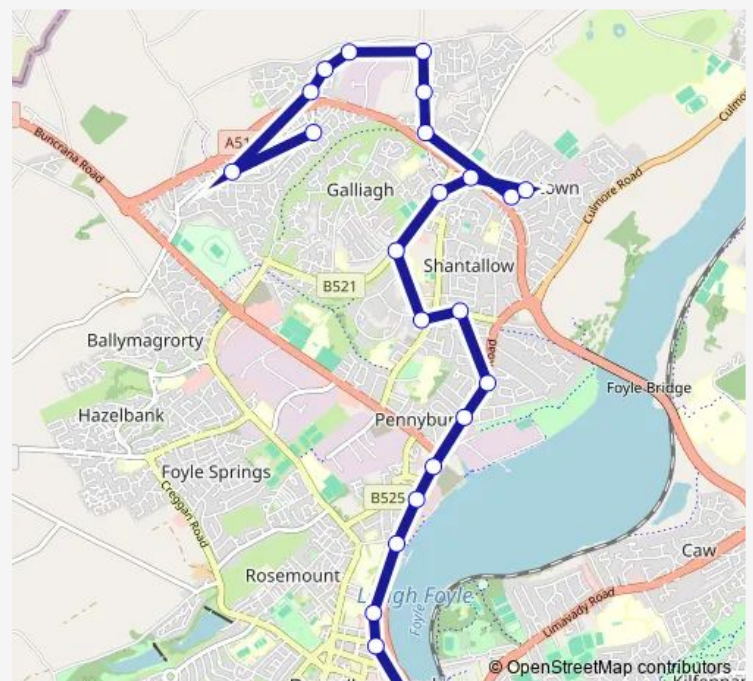

Sainsburys

Rock Mills

NW Regional College

Route schedule

Clon Elagh — Derry Londonderry Bus Station

Monday 07:30

Tuesday 07:30

Wednesday 07:30

Thursday 07:30

Friday 07:30

Saturday 07:10-08:45

Sunday 09:35-18:20

Route info

Direction: Clon Elagh

Stops: 23

Trip Duration: 0 hour 32 min

Quayside Shopping Centre

Derry Londonderry Bus Station

13c Bus time schedules and route maps are available in an offline PDF at busmaps.com. Use the busmaps.com website to see live bus times, train schedule or subway schedule, and step-by-step directions for all public transit in Derry