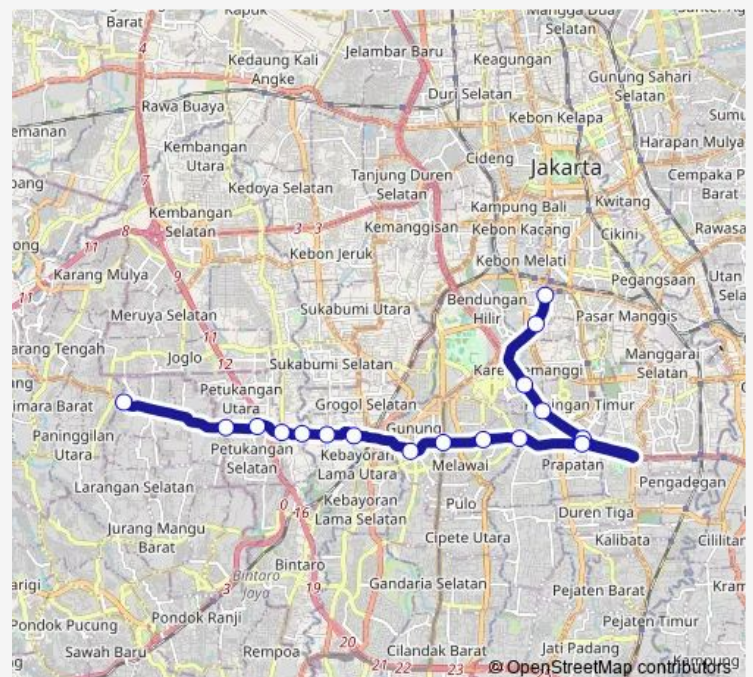

Kebayoran Lama

Seskoal

Cipulir

Swadarma

Jorr

Adam Malik

Puri Beta 2

Route schedule

Dukuh Atas 1 — Puri Beta 2

Monday 05:00

Tuesday 05:00

Wednesday 05:00

Thursday 05:00

Friday 05:00

Saturday —

Sunday —

Route info

Direction: Dukuh Atas 1

Stops: 17

Trip Duration: 1 hour 36 min

13c — Puri Beta - Dukuh Atas

Direction

Puri Beta 2 — Dukuh Atas 1

18 stops