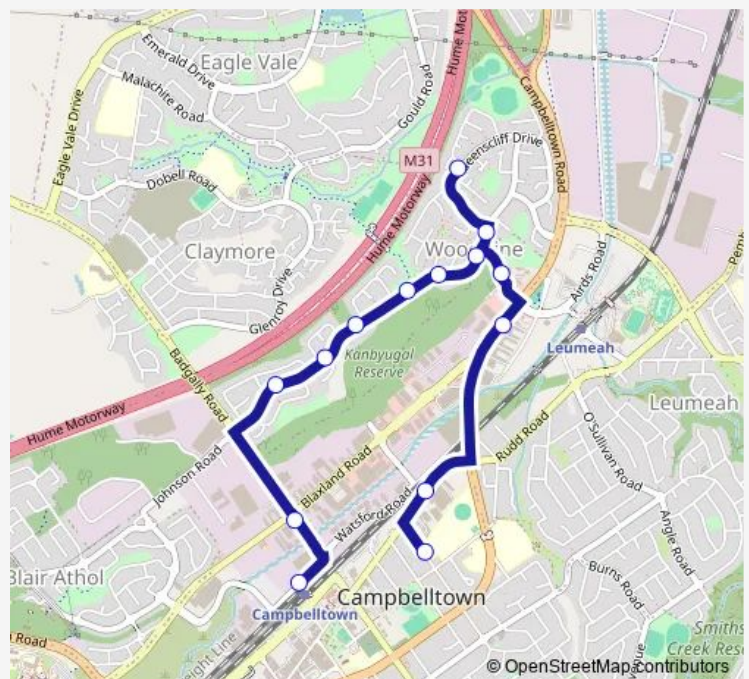

Route schedule

Campbelltown Station, Farrow Rd, Stand H — Campbelltown Performing Arts High School, Chamberlain St

Monday	08:25
Tuesday	08:25
Wednesday	08:25
Thursday	08:25
Friday	—
Saturday	—
Sunday	—

Route info

Direction: Campbelltown Station, Farrow Rd, Stand H

Stops: 14

Trip Duration: 0 hour 15 min

5007 — Campbelltown Station to Campbelltown Hs

5007 School Bus time schedules and route maps are available in an offline PDF at busmaps.com. Use the busmaps.com website to see live bus times, train schedule or subway schedule, and step-by-step directions for all public transit in Liverpool