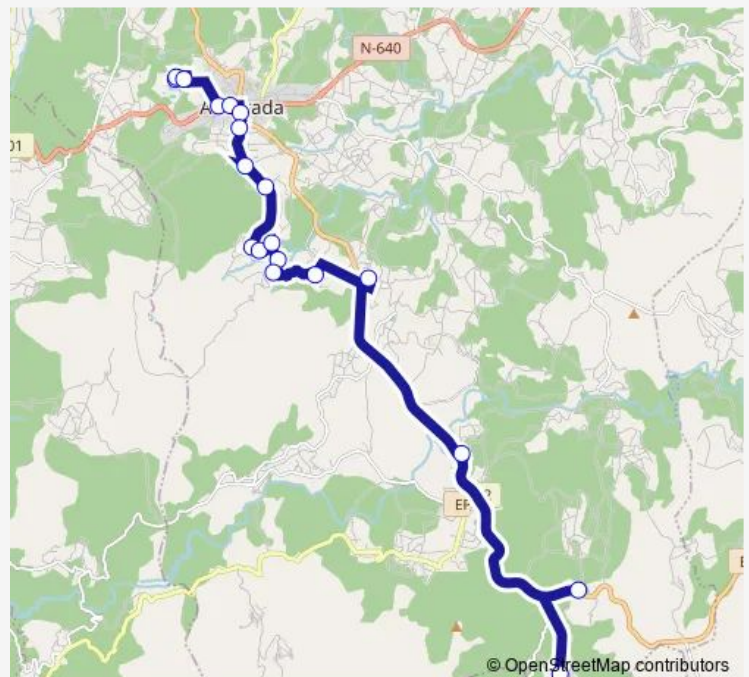

### Route schedule

IES Avelina Valladares — Sabucedo

Monday	14:27
Tuesday	14:27-18:15
Wednesday	14:27
Thursday	14:27
Friday	14:27
Saturday	—
Sunday	—

### Route info

Direction: IES Avelina Valladares

Stops: 19

Trip Duration: 0 hour 48 min

■ Xg658001 — IES N° 1 - Sabucedo

**Direction**

Sabucedo — IES Avelina Valladares

19 stops

## Route schedule

Sabucedo — IES Avelina Valladares

Monday 07:40

Tuesday 07:40-15:35

Wednesday 07:40

Thursday 07:40

Friday 07:40

Saturday —