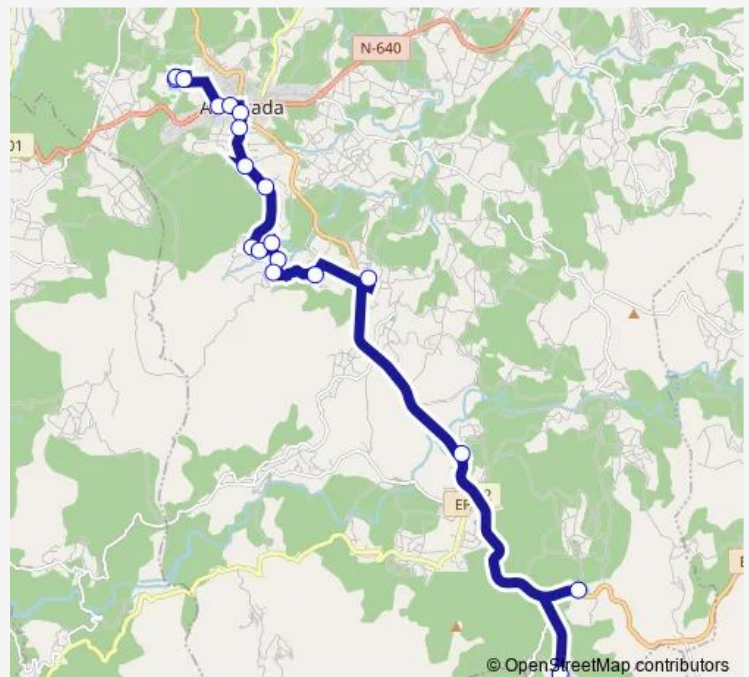

Saturday —

Sunday —

Route info

Direction: IES Avelina Valladares

Stops: 19

Trip Duration: 0 hour 48 min

XG658001 — IES N° 1 - Sabucedo

Direction

Sabucedo — IES Avelina Valladares

19 stops

[Open route schedule](#)

Sabucedo

Portela

Marcenlos(Codeseda)

Consolación

AS Quintas(Tabeiros)

Monday 07:40

Tuesday 07:40-15:35

Wednesday 07:40

Thursday 07:40

Friday 07:40

Saturday —

Sunday —

Route info