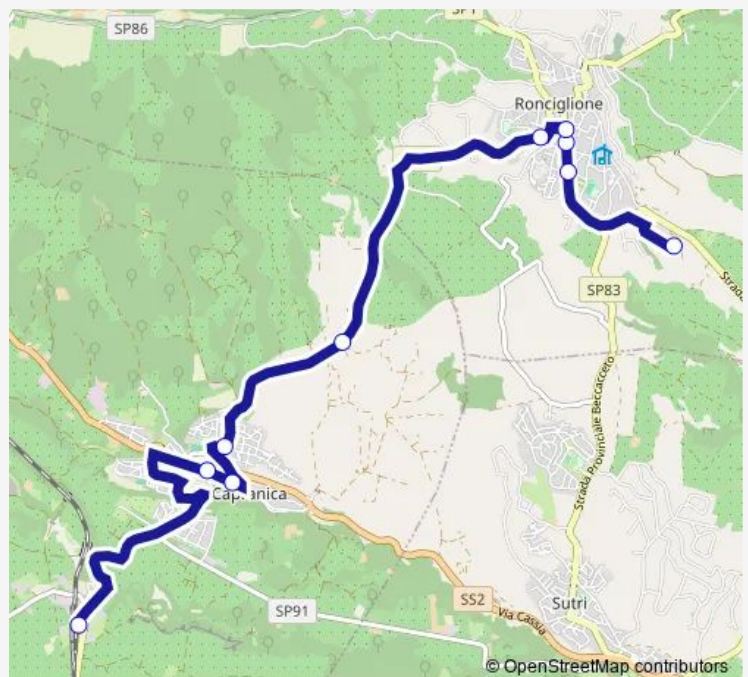

Bus Ronciglione (Comune) - Capranica-Scalo # Ro906a

[Go to website](#)

Direction

Ronciglione | Deposito # f2547 — Capranica | Stazione FS # f2611

10 stops

[Open route schedule](#)

Ronciglione | Deposito # f2547

Ronciglione | Viale 5 Giugno Via Partigiani # f2539

Ronciglione | Viale 5 Giugno Via Vigne # f2540

Ronciglione | Piazza Mancini # f2541

Ronciglione | Via Capranica # f2589

Capranica | Cajolo # f2590

Capranica | Via Ruscelli # f2591

Monday 14:15

Tuesday 14:15

Wednesday 14:15

Thursday 14:15

Friday 14:15

Saturday 14:15

Sunday —

Route info

Direction: Ronciglione | Deposito # f2547

Stops: 10

Trip Duration: 0 hour 20 min

Bus time schedules and route maps are available in an offline PDF at busmaps.com. Use the busmaps.com website to see live bus times, train schedule or subway schedule, and step-by-step directions for all public transit in Ronciglione