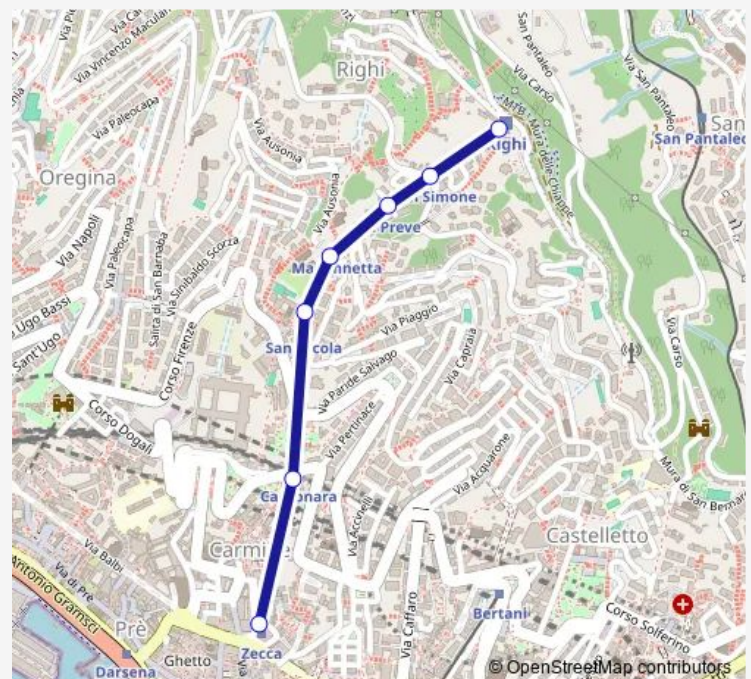

Funicular FRI Funicolare Zecca-Righi

[Go to website](#)

Direction

Righi/IMP Spec — Zecca/IMP Spec

7 stops

[Open route schedule](#)

Righi/IMP Spec

SAN Simone/IMP Spec

Tuesday 06:40-24:00

Wednesday 06:40-24:00

Thursday 06:40-24:00

Friday 06:40-24:00

Saturday 06:40-24:00

Sunday 06:40-24:00

Route info

Direction: Righi/IMP Spec

Stops: 7

Trip Duration: 0 hour 6 min

■ FRI — Funicolare Zecca-Righi

BusMaps

Direction

Zecca/IMP Spec — Righi/IMP Spec

7 stops

[Open route schedule](#)

Zecca/IMP Spec

Carbonara/IMP Spec

SAN Nicolo'/IMP Spec

Madonnetta/IMP Spec

VIA Preve/IMP Spec

SAN Simone/IMP Spec

Righi/IMP Spec

Route schedule