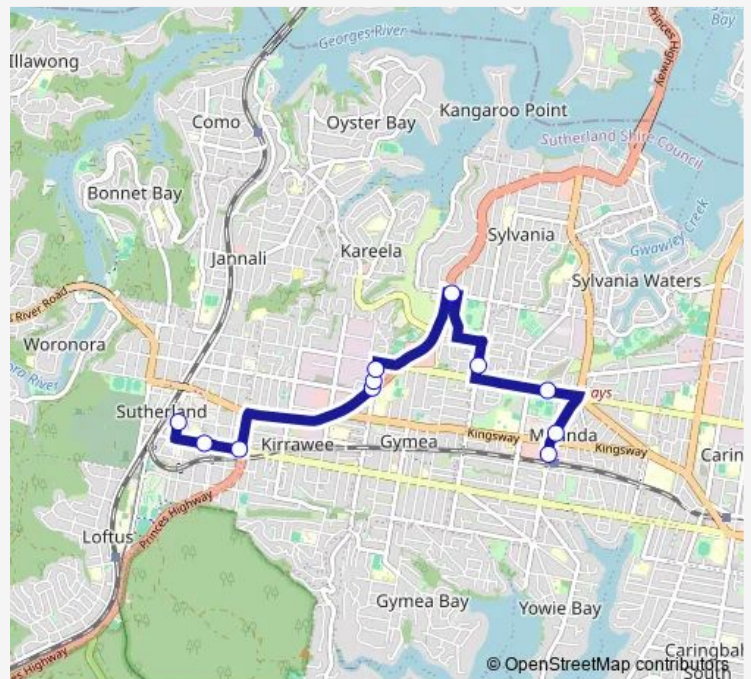

School Bus S294 Sutherland PS to Our Lady Star Of The Sea Ps

Go to website

Direction

Sutherland Public School, Eton St — Miranda Interchange, Kiora Rd, Stand 5

11 stops

[Open route schedule](#)

Sutherland Public School, Eton St

St Patricks College, President Av

President Av At Acacia Road

Princes Hwy Opp Gymea Technology High School

Hotham Rd At Tea Gardens Av

Hotham Rd At Dudley St

Box Rd At Princes Hwy

Sylvania Rd Before The Boulevard

The Boulevard Opp Seymour Shaw Park

Kiora Rd Opp Penprase Lane

Miranda Interchange, Kiora Rd, Stand 5

Route schedule

Sutherland Public School, Eton St — Miranda Interchange, Kiora Rd, Stand 5

Monday	15:20
Tuesday	15:20
Wednesday	15:20
Thursday	15:20
Friday	15:20
Saturday	—
Sunday	—

Route info

Direction: Sutherland Public School, Eton St

Stops: 11

Trip Duration: 0 hour 25 min

S294 School Bus time schedules and route maps are available in an offline PDF at busmaps.com. Use the busmaps.com website to see live bus times, train schedule or subway schedule, and step-by-step directions for all public transit in Sydney