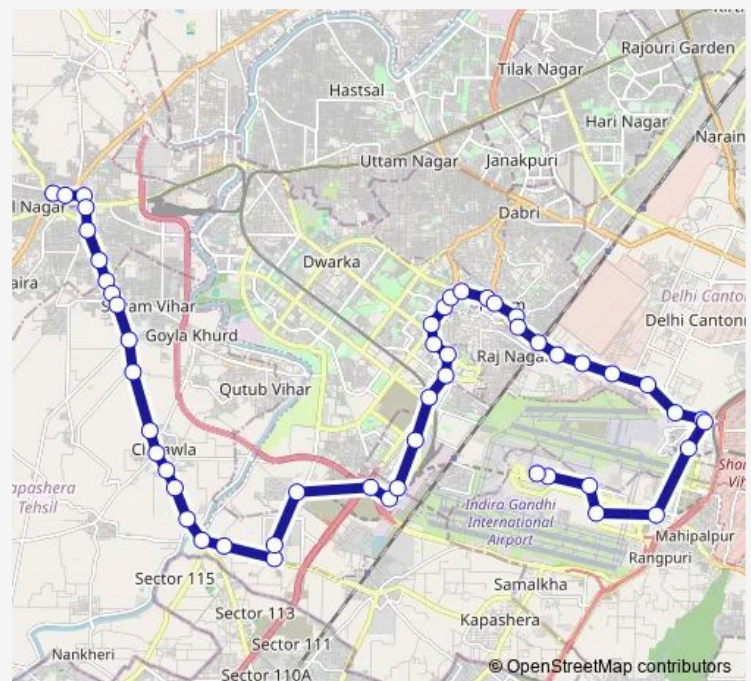

Bamnoli More

Bamnoli Firni Road

Dhool Siras

Route schedule

Najafgarh Terminal — IGI Airport Terminal 2 (Air India Office)

Monday 04:45-21:40

Tuesday 04:45-21:40

Wednesday 04:45-21:40

Thursday 04:45-21:40

Friday 04:45-21:40

Saturday 04:45-21:40

Sunday 04:45-21:40

Route info

Direction: Najafgarh Terminal

Stops: 51

Trip Duration: 2 hour 9 min

■ Airportexp08down

Dwarka Sec 22 Cluster Depot

Dwarka Sec-21 Metro Station

Dwarka Sec-21 Crossing

Dwarka Sec-20/21 Crossing

Dwarka Sec 9 Metro Station

Dwarka Sec 8 DTC Depot

Royal Residency (Dwarka)