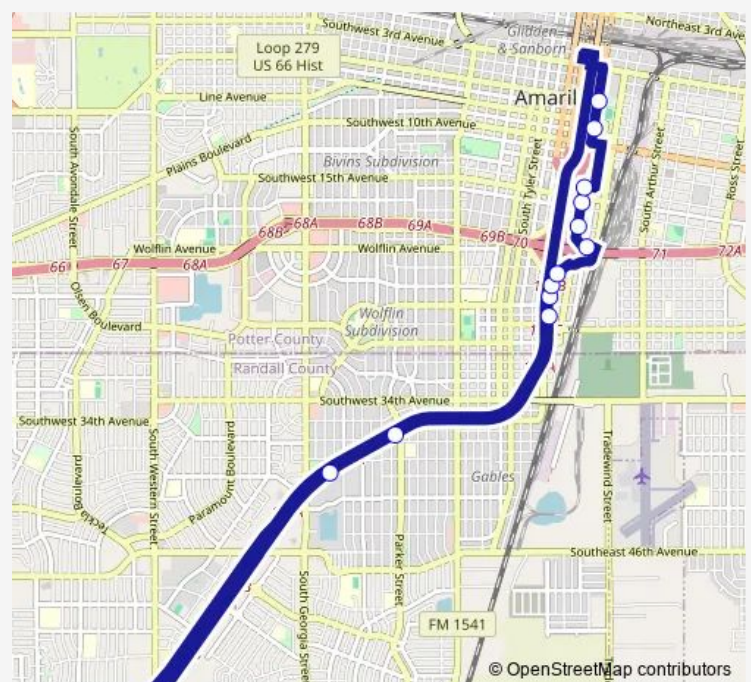

Bus Downtown/Social Security Office/I-27 Access Road

[Go to website](#)

Direction

Canyon Dr & S Georgia St (Walmart) — S Buchanan St & SE 6th Ave (City Hall)

12 stops

[Open route schedule](#)

Canyon Dr & S Georgia St (Walmart)

S Buchanan St & SE 14th Ave

S Buchanan St & SE 9th Ave (Post Office)

S Buchanan St & SE 6th Ave (City Hall)

Route schedule

Canyon Dr & S Georgia St (Walmart) — S Buchanan St & SE 6th Ave (City Hall)

Monday 06:34-18:33

Tuesday 06:34-18:33

Wednesday 06:34-18:33

Thursday 06:34-18:33

Friday 06:34-18:33

Saturday —

Sunday —

Route info

Direction: Canyon Dr & S Georgia St (Walmart)

Stops: 12

Trip Duration: 0 hour 14 min

■ Downtown/Social Security Office/I-27 Access Road

Direction

Transfer Station (219 S Fillmore St) — Canyon Dr & SW 45th Ave

12 stops

[Open route schedule](#)

Transfer Station (219 S Fillmore St)