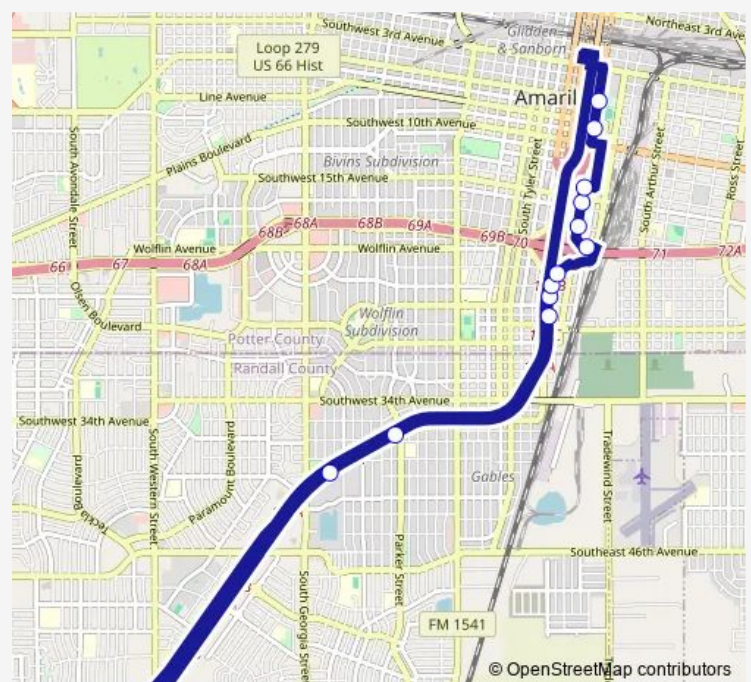

Bus Downtown/Social Security Office/I-27 Access Road

[Go to website](#)

Direction

Canyon Dr & S Georgia St (Walmart) — S Buchanan St & SE 6th Ave (City Hall)

12 stops

[Open route schedule](#)

Canyon Dr & S Georgia St (Walmart)

S Buchanan St & SE 14th Ave

S Buchanan St & SE 9th Ave (Post Office)

S Buchanan St & SE 6th Ave (City Hall)

Route schedule

Canyon Dr & S Georgia St (Walmart) — S Buchanan St & SE 6th Ave (City Hall)

Monday 06:34-18:33

Tuesday 06:34-18:33

Wednesday 06:34-18:33

Thursday 06:34-18:33

Friday 06:34-18:33

Saturday —

Sunday —

Route info

Direction: Canyon Dr & S Georgia St (Walmart)

Stops: 12

Trip Duration: 0 hour 14 min

■ Downtown/Social Security Office/I-27 Access Road

Direction

Transfer Station (219 S Fillmore St) — Canyon Dr & SW 45th Ave

12 stops

[Open route schedule](#)

Transfer Station (219 S Fillmore St)