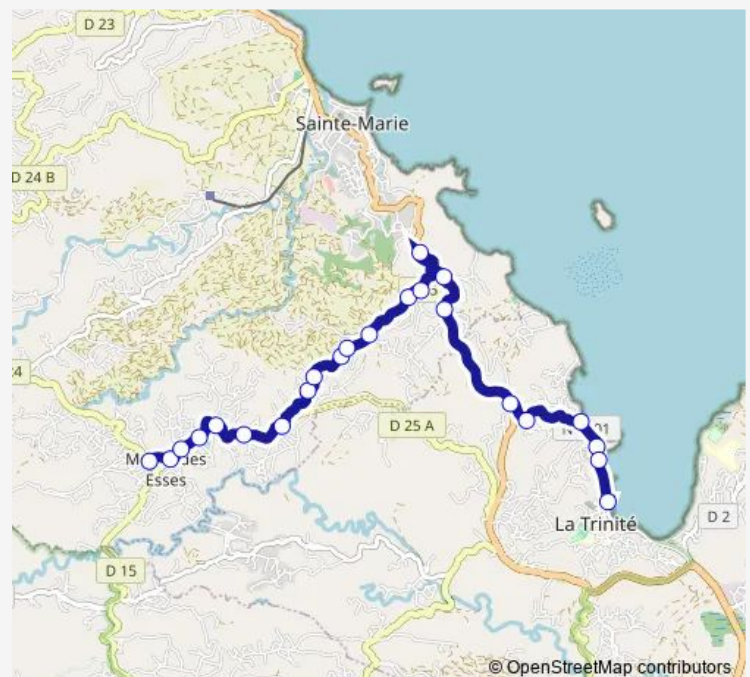

### Route schedule

Filao — Gare routière de Trinite

Monday 06:40-18:30

Tuesday 06:40-18:30

Wednesday 06:40-18:30

Thursday 06:40-18:30

Friday 06:40-18:30

Saturday 06:40-11:50

Sunday 06:55-12:20

### Route info

Direction: Filao

Stops: 23

Trip Duration: 0 hour 35 min

TM01 — Trinite - Filao

Ecole maternelle Pierre Cirille

Gare routière de Trinite