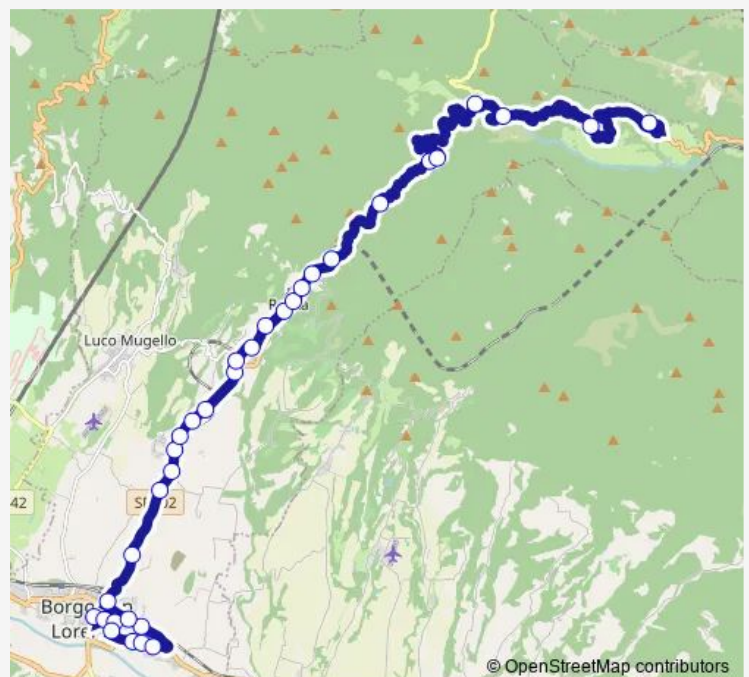

—

Sunday

—

Route info

Direction: Casaglia_V *

Stops: 5

Trip Duration: 0 hour 16 min

Direction