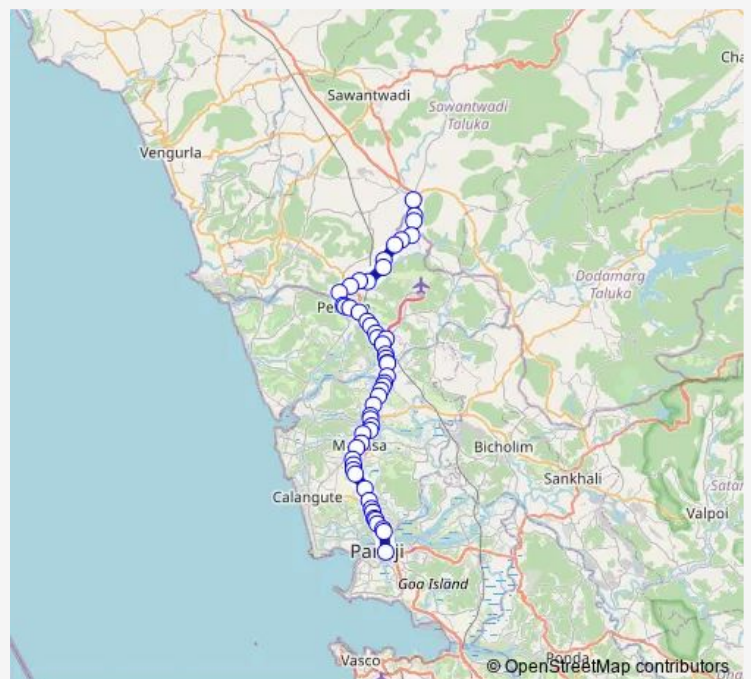

Bus PRV232 Panaji - Patradevi

[Go to website](#)

Direction

Bandeshwar Banda Patradevi Bus Stand — Panaji KTC Bus Stand

54 stops

[Open route schedule](#)

Bandeshwar Banda Patradevi Bus Stand

Patradevi Border, Check Post

Patradevi, Dairy

Dhuski

Torxem

Torshe Village

Tamboxem

Uguem

Railway Overbridge, Ugve Satose

Poroscodem

Satar da Bridge / Naibag

Naibag

Pedne Bazaar

Pedne KTC Bus Stand

Sawalwada

Malpe

Govt. College Pernem

Valpe Cross

Walpe

Oshalbag

Suke Kulan

Route schedule

Bandeshwar Banda Patradevi Bus Stand — Panaji KTC Bus Stand

Monday 13:45

Tuesday 13:45

Wednesday 13:45

Thursday 13:45

Friday 13:45

Saturday 13:45

Sunday 13:45

Route info

Direction: Bandeshwar Banda Patradevi Bus Stand

Stops: 54

Trip Duration: 1 hour 30 min

■ PRV232 — Panaji - Patradevi