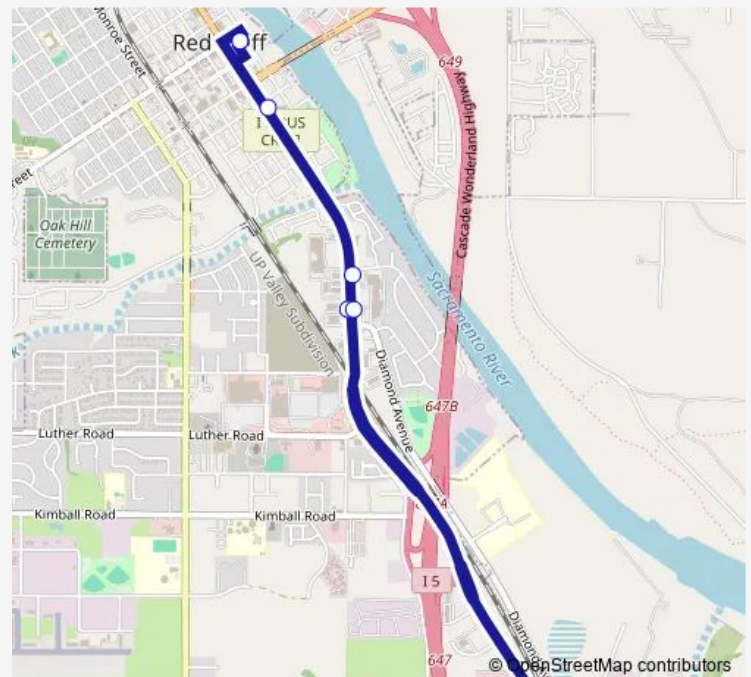

### Direction

Bus & Ride / Rio & Walnut — Bus & Ride / Rio & Walnut

7 stops

[Open route schedule](#)

Bus & Ride / Rio & Walnut

Lariat Bowl

St. Elizabeth Hospital

Riverside Plaza

### Route schedule

Bus & Ride / Rio & Walnut — Bus & Ride / Rio & Walnut

Monday 07:00-17:00

Tuesday 07:00-17:00

Wednesday 07:00-17:00

Thursday 07:00-17:00

Friday 07:00-17:00

Saturday —

### Route info

Direction: Bus & Ride / Rio & Walnut

Stops: 7

Trip Duration: 1 hour 0 min

 SHT — Shuttle

SHT Bus time schedules and route maps are available in an offline PDF at [busmaps.com](https://busmaps.com). Use the [busmaps.com](https://busmaps.com) website to see live bus times, train schedule or subway schedule, and step-by-step directions for all public transit in Red Bluff