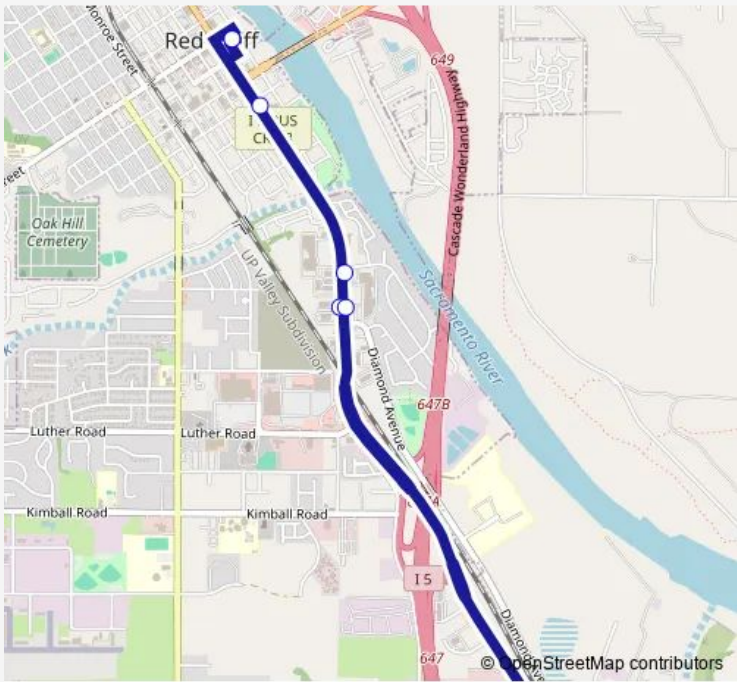

**Direction**  
Bus & Ride / Rio & Walnut — Bus & Ride / Rio & Walnut  
7 stops  
[Open route schedule](#)

- Bus & Ride / Rio & Walnut
- Lariat Bowl
- St. Elizabeth Hospital
- Riverside Plaza
- Red Bluff Social Services
- Villa Columba
- Bus & Ride / Rio & Walnut

Route schedule  
Bus & Ride / Rio & Walnut — Bus & Ride / Rio & Walnut

Monday	07:00-17:00
Tuesday	07:00-17:00
Wednesday	07:00-17:00
Thursday	07:00-17:00
Friday	07:00-17:00
Saturday	—
Sunday	—

Route info  
Direction: Bus & Ride / Rio & Walnut  
Stops: 7  
Trip Duration: 1 hour 0 min

Shuttle Bus time schedules and route maps are available in an offline PDF at [busmaps.com](https://busmaps.com). Use the [busmaps.com](https://busmaps.com) website to see live bus times, train schedule or subway schedule, and step-by-step directions for all public transit in Red Bluff

The schedule is provided in the local timezone. Times with "(+1)" indicate departures on the next day.

PDF file created on 2025-02-26

2024 BusMaps.com - All Rights Reserved