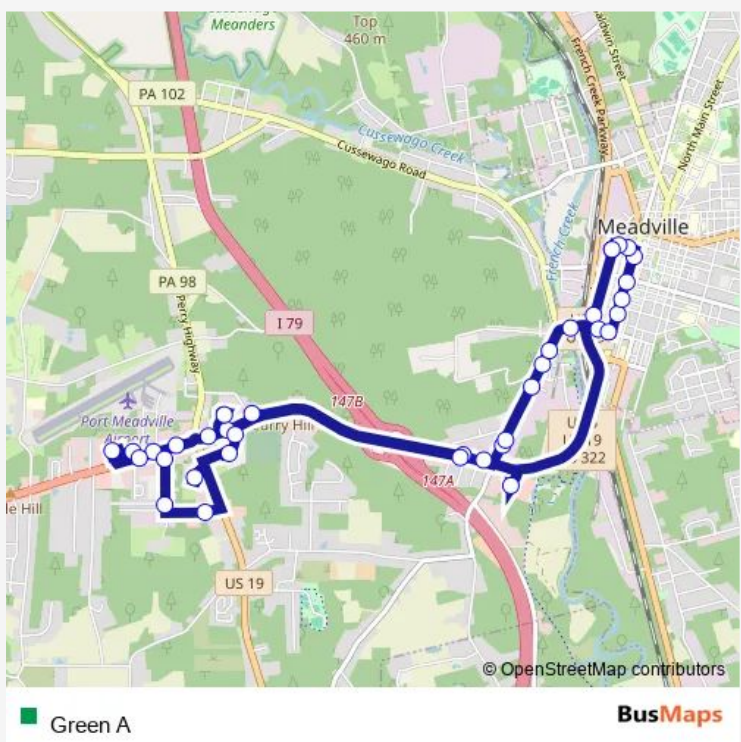

**Direction**  
 Downtown Mall — Downtown Mall

36 stops

[Open route schedule](#)

- Downtown Mall
- Water Street
- Giant Eagle - Meadville
- Wesbury - Vernon Square
- Chovys
- VA clinic
- Conneaut Lake Rd At Mcdonalds
- Yolanda
- Conneaut Lake Rd At Winkler Dr
- Conneaut Lake Rd At Kings
- Conneaut Lake Rd At Airport Rd
- Plaza Before Walmart
- Wal-Mart - Meadville
- Vernon Village
- Murray Rd
- Shady Acres Trailer Park
- Mcmath Ave and Perry Hwy
- The Movies at Meadville
- Vernon Place
- TJ Maxx
- Conneaut Lake Rd and Charles St

Route schedule  
 Downtown Mall — Downtown Mall

Monday	07:00-21:00
Tuesday	07:00-21:00
Wednesday	07:00-21:00
Thursday	07:00-21:00
Friday	07:00-21:00
Saturday	09:00-16:00
Sunday	—

Route info

Direction: Downtown Mall

Stops: 36

Trip Duration: 0 hour 26 min

Mercer Pk at Penndot

Mercer Pk at School District

Mercer Pk at Mill St

Kerrtown

Mercer Pk and Hope St

Mercer Pk and French Creek Pkwy

Before Willow

Willow St and Park Ave

Park Ave and Poplar St

Park Ave and Pine Pl (Across from Mcdona

Park Ave and Arch St (Vocelli)

Park Ave and Cherry St (Erie Bank)

Center St and Market St

Center St and Mulberry St