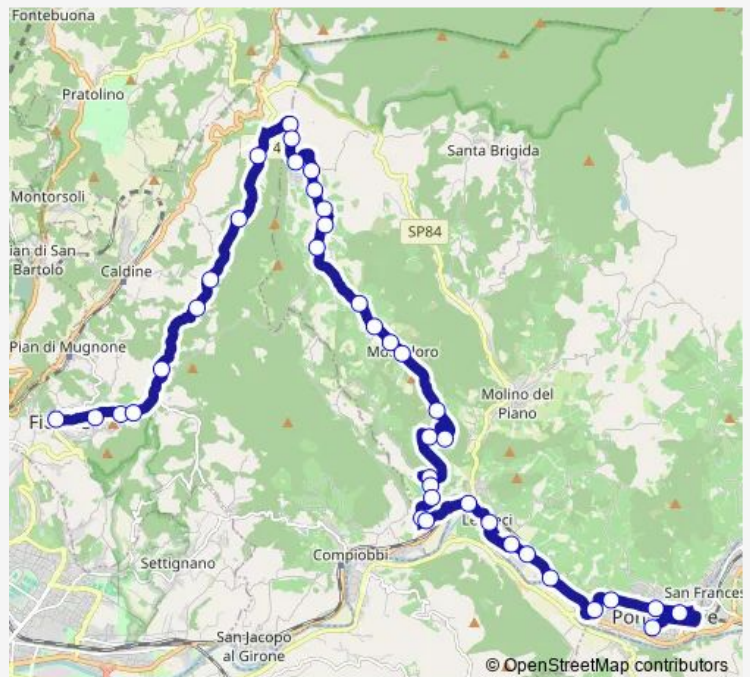

Thursday —

Friday 08:05-17:50

Saturday 08:05-17:50

Sunday —

Route info

Direction: Fiesole Mino \*

Stops: 38

Trip Duration: 0 hour 35 min