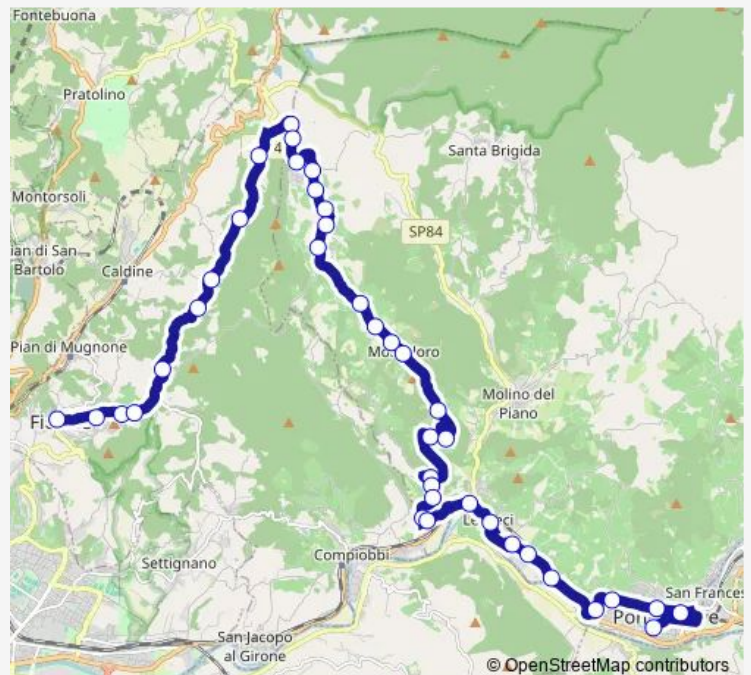

### Route schedule

Molin Del Piano Scuole — Bagnacavallo \*

Monday 16:25

Tuesday 16:25

Wednesday 16:25

Thursday 16:25

Friday 16:25

Saturday —

### Route info

Direction: Molin Del Piano Scuole

Stops: 18

Trip Duration: 0 hour 25 min

329\_3 — Fiesole - Monteloro - Le Sieci - Pontassieve