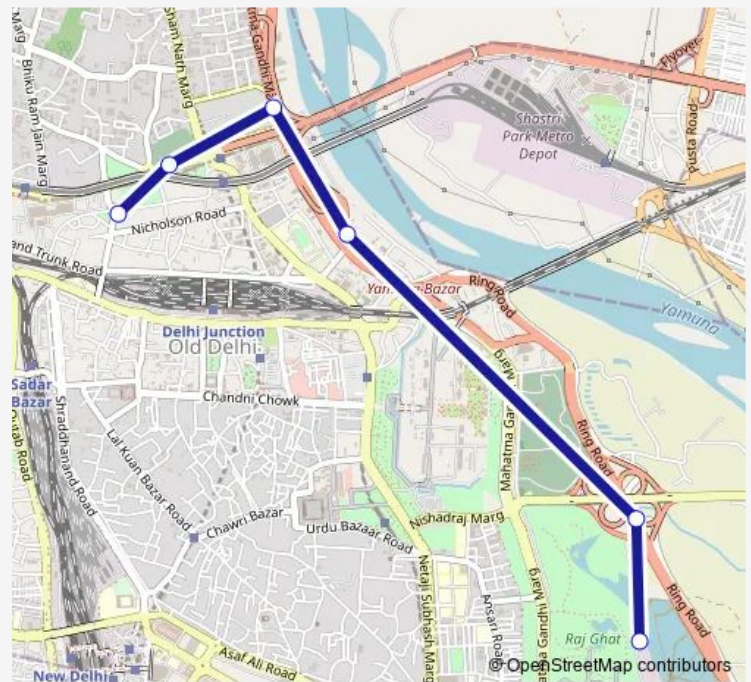

Bus 422stlup

[Go to website](#)

Direction

Mori Gate Terminal — Rajghat Cluster Depot

6 stops

[Open route schedule](#)

Mori Gate Terminal

Isbt Nityanand Marg

Isbt Ring Road

Yamuna Bazar / GGS University

Geeta Colony Pul

Rajghat Cluster Depot

Route schedule

Mori Gate Terminal — Rajghat Cluster Depot

Monday 05:18-07:18

Tuesday 05:18-07:18

Wednesday 05:18-07:18

Thursday 05:18-07:18

Friday 05:18-07:18

Saturday 05:18-07:18

Sunday 05:18-07:18

Route info

Direction: Mori Gate Terminal

Stops: 6

Trip Duration: 0 hour 19 min

422stlup

BusMaps

422stlup Bus time schedules and route maps are available in an offline PDF at busmaps.com. Use the busmaps.com website to see live bus times, train schedule or subway schedule, and step-by-step directions for all public transit in Delhi