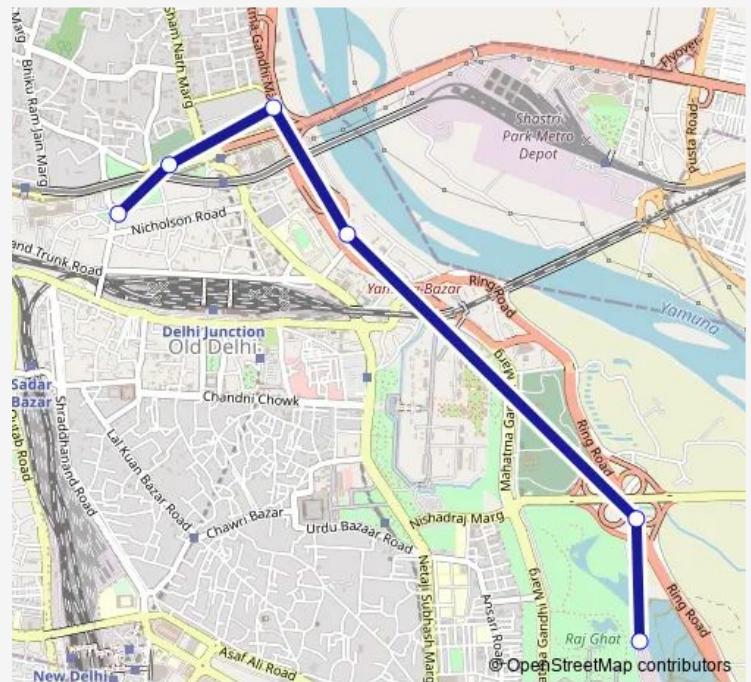

### Direction

Mori Gate Terminal — Rajghat Cluster Depot

6 stops

[Open route schedule](#)

Mori Gate Terminal

Isbt Nityanand Marg

Isbt Ring Road

Yamuna Bazar / GGS University

### Route schedule

Mori Gate Terminal — Rajghat Cluster Depot

Monday 05:18-07:18

Tuesday 05:18-07:18

Wednesday 05:18-07:18

Thursday 05:18-07:18

Friday 05:18-07:18

Saturday 05:18-07:18

Sunday 05:18-07:18

### Route info

Direction: Mori Gate Terminal

Stops: 6

Trip Duration: 0 hour 19 min

■ 422stlup

BusMaps

422stlup Bus time schedules and route maps are available in an offline PDF at [busmaps.com](https://busmaps.com). Use the [busmaps.com](https://busmaps.com) website to see live bus times, train schedule or subway schedule, and step-by-step directions for all public transit in Delhi