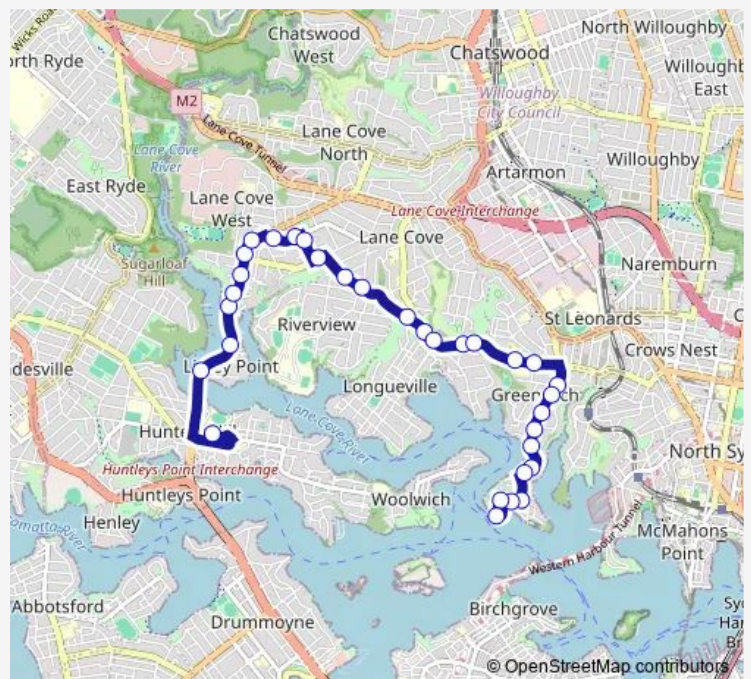

Burns Bay Rd After Centennial Av

Burns Bay Rd At Fig Tree St

Ross Smith Pde At Matthews Av

Bridge St After Ross Smith Pde

River Rd West At Fox St

River Rd West At Tambourine Bay Rd

River Rd West Opp William Edward St

Monday 15:23

Tuesday 15:23

Wednesday 15:23

Thursday 15:23

Friday 15:23

Saturday —

Sunday —

Route info

Direction: Hunters Hill High School, The Avenue

Stops: 32

Trip Duration: 0 hour 30 min

569w — Hunters Hill HS to Greenwich Point Wharf

Greenwich Library, Greenwich Rd

Greenwich Rd Opp Oscar St

Greenwich Public School, Greenwich Rd

Greenwich Rd Opp Evelyn St

Greenwich Rd At Chisholm St

Greenwich Rd Opp Landenburg Pl

Greenwich Rd Opp Shell Park

Manns Av At George St

George St At St Lawrence St

George St At Mitchell St

Greenwich Point Wharf, Lower Serpentine Rd