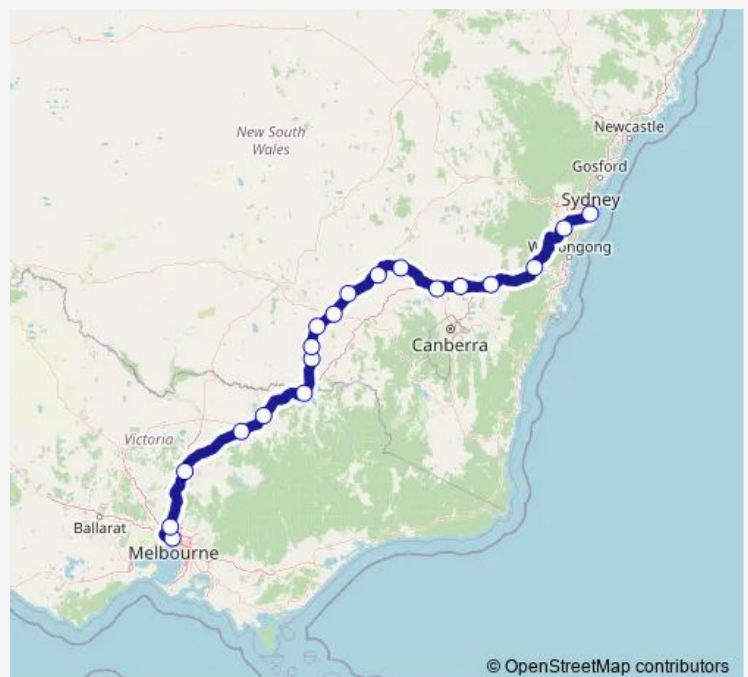

Saturday 19:50

Sunday 19:50

Route info

Direction: Southern Cross Station, Platform 1

Stops: 19

Trip Duration: 11 hour 2 min

© OpenStreetMap contributors

622