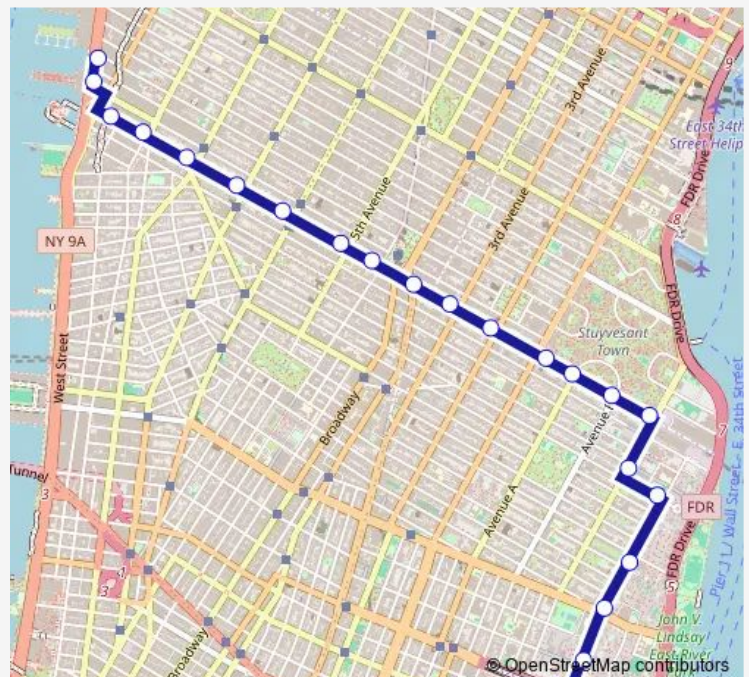

Bus M14D-SBS Lower East Side - Chelsea Piers

[Go to website](#)

Direction

W 18 ST/10 Av — Delancey ST/Columbia St

23 stops

[Open route schedule](#)

W 18 ST/10 Av

9 AV/W 18 St

E 14 ST/1 Av

E 14 ST/Avenue A

E 14 ST/Avenue B

E 14 ST/Avenue C

Avenue C/E 12 St

E 10 ST/Avenue D

Avenue D/E 6 St

Avenue D/E 4 St

East Houston ST/Columbia St

East Houston ST/Mangin St

FDR DR/555 FDR Dr

Route schedule

W 18 ST/10 Av — Delancey ST/Columbia St

Monday	00:30-01:00 ⁺¹
Tuesday	00:30-01:00 ⁺¹
Wednesday	00:30-01:00 ⁺¹
Thursday	00:30-01:00 ⁺¹
Friday	00:30-01:00 ⁺¹
Saturday	00:29-01:00 ⁺¹
Sunday	00:30-00:51 ⁺¹

Route info

Direction: W 18 ST/10 Av

Stops: 23

Trip Duration: 0 hour 34 min

M14D-SBS — Lower East Side - Chelsea Piers

Delancey ST/FDR Dr

Delancey ST/Columbia St

Direction