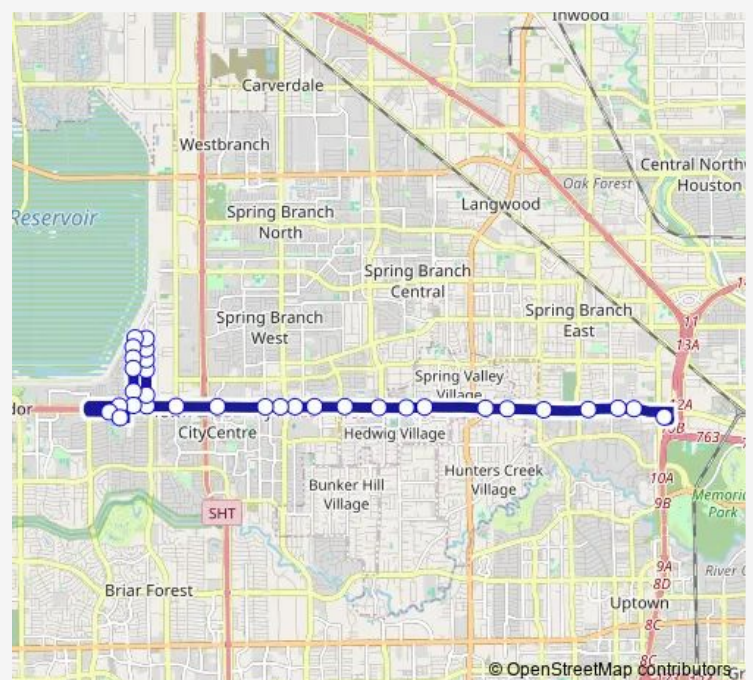

### Direction

Britoak Ln @ Yorkchester Dr — Northwest Transit Center - Platform 2

23 stops

[Open route schedule](#)

Britoak Ln @ Yorkchester Dr

Katy Freeway @ Wilcrest Dr

Katy Freeway @ Brittmoore Rd

Katy Freeway @ W Sam Houston Pkwy N

### Route schedule

Britoak Ln @ Yorkchester Dr — Northwest Transit Center - Platform 2

Monday 05:00-21:00

Tuesday 05:00-21:00

Wednesday 05:00-21:00

Thursday 05:00-21:00

Friday 05:00-21:00

Saturday 05:00-19:00

### Route info

Direction: Britoak Ln @ Yorkchester Dr

Stops: 23

Trip Duration: 0 hour 21 min

039 — Katy Freeway

Katy Freeway @ Memorial Woods Dr

Northwest Transit Center - Platform 2

## Direction

Northwest Transit Center - Platform 2 — Britoak Ln @ Yorkchester Dr

32 stops

[Open route schedule](#)

Northwest Transit Center - Platform 2

Katy Freeway @ Post Oak Rd Mb

Katy Freeway @ Silber Rd