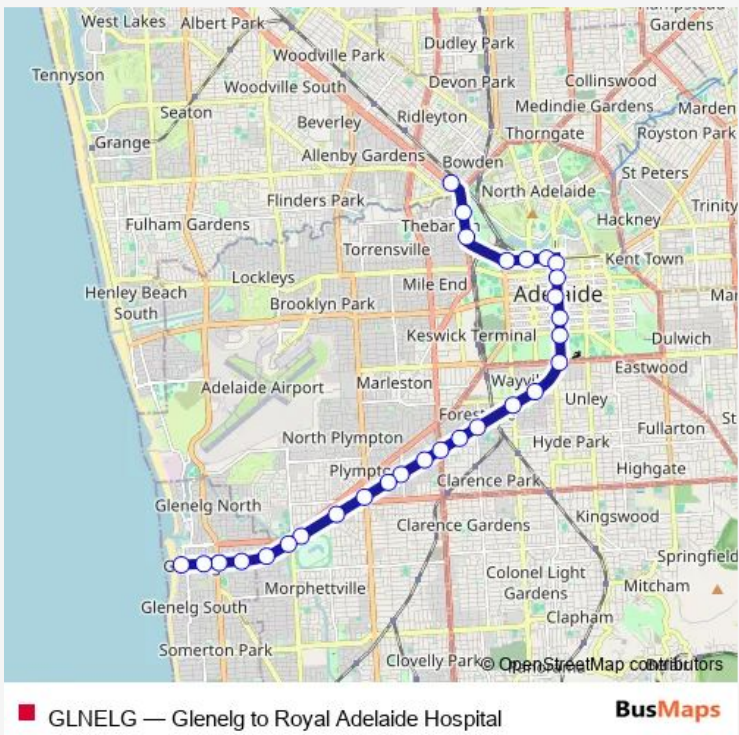

Tram GLNELG Glenelg to Royal Adelaide Hospital

[Go to website](#)

Direction
 Stop 17 Moseley Square — Royal Adelaide Hospital Tram Stop

26 stops

[Open route schedule](#)

- Stop 17 Moseley Square
- Stop 16 Jetty Rd - North side
- Stop 15 Brighton Rd
- Stop 14 Glenelg East
- Stop 13 Glengowrie
- Stop 12 Morphett Rd
- Morphettville Racecourse Tram Stop
- Stop 11 Plympton Park
- Stop 10 Marion Rd
- Stop 9 South Plympton
- Stop 8 Beckman St
- Stop 7 Glandore
- Stop 6 South Rd
- Stop 5 Black Forest
- Stop 4 Forestville
- Stop 3 Goodwood Rd
- Stop 2 Wayville
- Stop 1 Greenhill Rd
- South Terrace Tram Stop
- City South Tram Stop
- Victoria Square Tram Stop

Route schedule
 Stop 17 Moseley Square — Royal Adelaide Hospital Tram Stop

Monday	—
Tuesday	—
Wednesday	—
Thursday	—
Friday	—
Saturday	10:00-18:25
Sunday	—

Route info

Direction: Stop 17 Moseley Square

Stops: 26

Trip Duration: 0 hour 44 min

Pirie St Tram Stop

Rundle Mall Tram Stop

Adelaide Railway Station Tram Stop

City West Tram Stop

Royal Adelaide Hospital Tram Stop

Direction

Stop 17 Moseley Square — Entertainment Centre Tram Stop

28 stops

[Open route schedule](#)

Stop 17 Moseley Square

Stop 16 Jetty Rd - North side

Stop 15 Brighton Rd

Stop 14 Glenelg East

Stop 13 Glengowrie

Stop 12 Morphett Rd