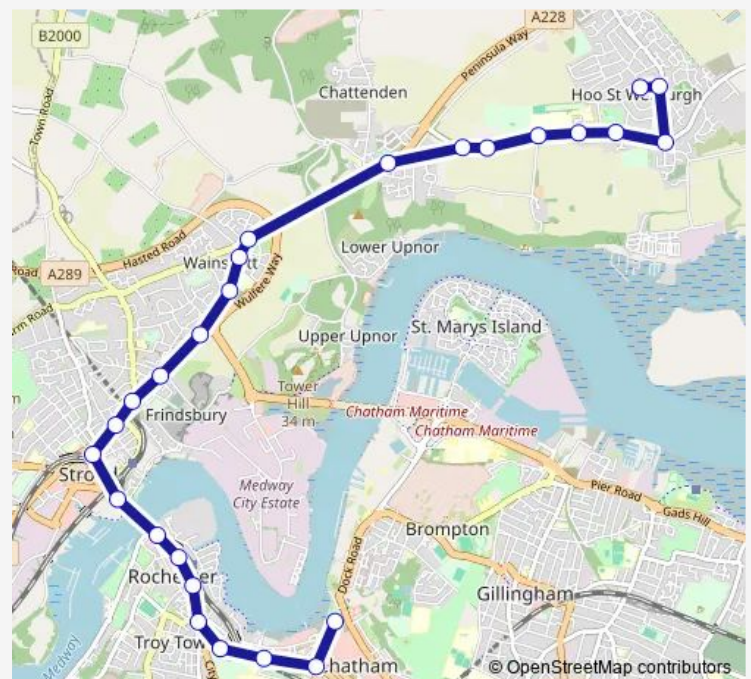

Broad Street

Main Road

Broadwood Road

Route schedule

High Street — Waterfront Bus Station

Monday —

Tuesday —

Wednesday —

Thursday —

Friday —

Saturday 17:30-18:30

Sunday —

Route info

Direction: High Street

Stops: 38

Trip Duration: 0 hour 57 min

191 — Grain - Hoo - Chatham

Liberty Park

Wainscott Walk

Gill Avenue

The Sans Pareil for Maritime Academy

Bingham Road

English Martyrs Church

Station Road