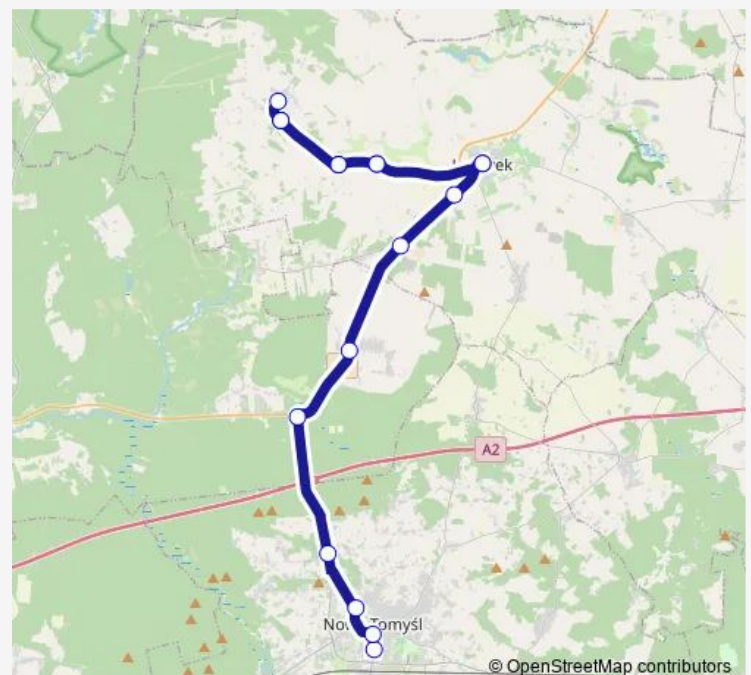

Komorowo k/Lwówka

Zębowo, I

Zębowo

Zębowo, I

Komorowo k/Lwówka

Mokre Ogrody

Lwówek, Rynek

Route schedule

Nowy Tomyśl, Dworzec Autobusowy Peron 3 — Lwówek, Rynek

Monday 06:15

Tuesday 06:15

Wednesday 06:15

Thursday 06:15

Friday 06:15

Saturday 06:15

Sunday 06:15

Route info

Direction: Nowy Tomyśl, Dworzec Autobusowy Peron 3

Stops: 17

Trip Duration: 0 hour 53 min

191 — Nowy Tomyśl - Lwówek

191 Bus time schedules and route maps are available in an offline PDF at busmaps.com. Use the busmaps.com website to see live bus times, train schedule or subway schedule, and step-by-step directions for all public transit in Lwowek