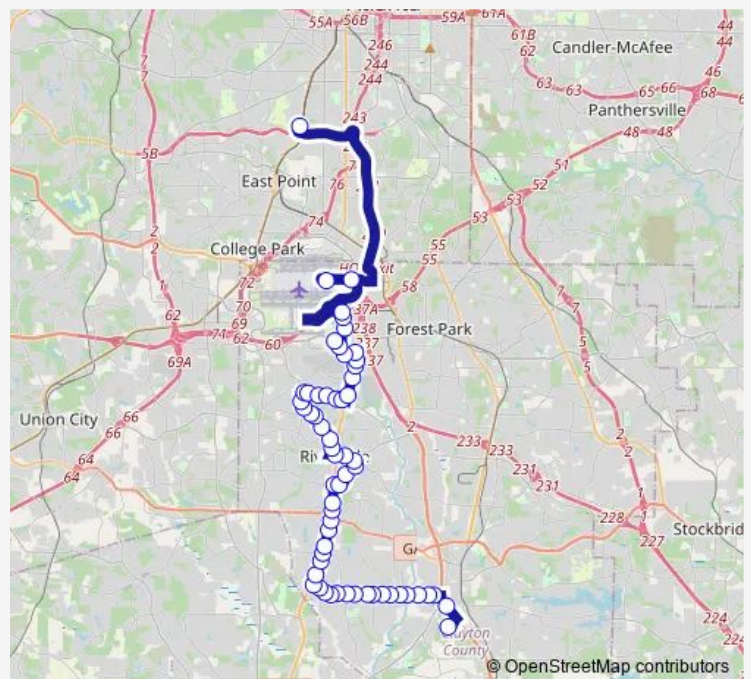

Atlanta S Pkwy @ SR 85

SR 85 @ 5324

SR 85 @ Lees Mill Rd

SR 85 @ Airport South Pkwy

SR 85 @ Eagles Crossing Way

Garden Walk Blvd @ SR 85

Garden Walk Blvd @ W LEE Mills Rd

Garden Walk Blvd @ Garden Ridge Dr

Garden Walk Blvd @ Garden Springs Dr

Garden Walk Blvd @ Brookstone Rdg

Riverdale RD @ Garden Walk Blvd

Route schedule

Lakewood/FT Mcpherson Station — Justice Center BUS Transit Station

Monday	05:00-23:45
Tuesday	05:00-23:45
Wednesday	05:00-23:45
Thursday	05:00-23:45
Friday	05:00-23:45
Saturday	06:20-23:35
Sunday	07:25-23:25

Route info

Direction: Lakewood/FT Mcpherson Station

Stops: 61

Trip Duration: 1 hour 7 min

191 — Riverdale / ATL Intl Terminal

Riverdale RD @ 6045

Riverdale RD @ E Fayetteville Rd

Riverdale RD @ Poplar Springs Rd

Church ST @ Steeplechase Ln

Church ST @ King Rd

Church ST @ Howard St

Main ST @ West St

Valley Hill RD SW @ SR 85

Valley Hill RD SW @ Delta Dr

Valley Hill RD SW @ Lamar Hutcheson Pkwy

Lamar Hutcheson Pkwy @ 6842