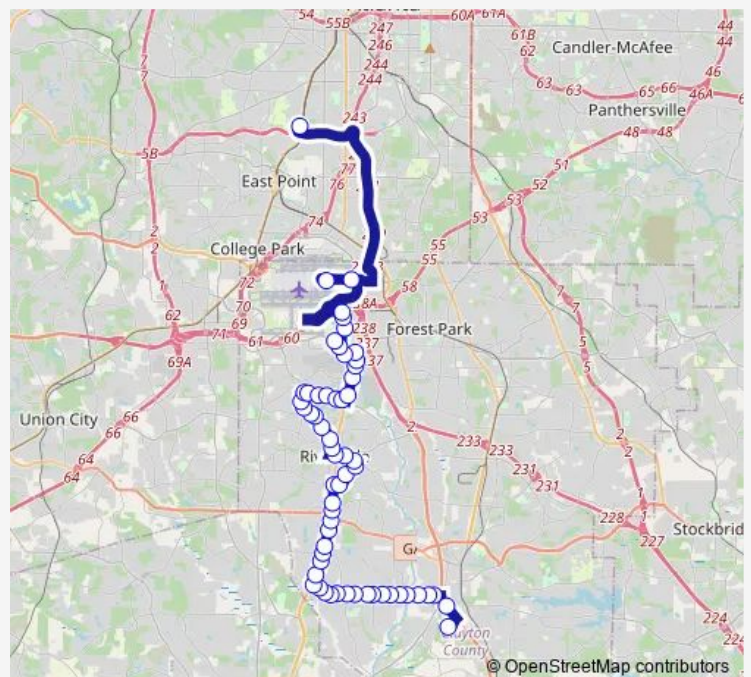

Direction

LAKEWOOD/FT MCPHERSON STATION — JUSTICE CENTER BUS TRANSIT STATION

61 stops

[Open route schedule](#)

- LAKEWOOD/FT MCPHERSON STATION
- AIRPORT INTERNATIONAL TERMINAL - ARRIVALS
- MAYNARD H JACKSON JR BLVD @ S LOOP RD
- LAKE MIRROR RD @ NEW TRADE CENTER DR
- CLARK HOWELL HWY @ LAKE MIRROR RD
- CLARK HOWELL HWY @ CORDELL DR
- CLARK HOWELL HWY @ OLD CLARK HOWELL HWY
- ATLANTA S PKWY @ FOREST PKWY
- ATLANTA S PKWY @ 760
- ATLANTA S PKWY @ 650
- ATLANTA S PKWY @ SR 85
- SR 85 @ 5324
- SR 85 @ LEES MILL RD
- SR 85 @ AIRPORT SOUTH PKWY
- SR 85 @ EAGLES CROSSING WAY
- GARDEN WALK BLVD @ SR 85
- GARDEN WALK BLVD @ W LEE MILLS RD
- GARDEN WALK BLVD @ GARDEN RIDGE DR
- GARDEN WALK BLVD @ GARDEN SPRINGS DR
- GARDEN WALK BLVD @ BROOKSTONE RDG
- RIVERDALE RD @ GARDEN WALK BLVD

Route schedule

LAKEWOOD/FT MCPHERSON STATION — JUSTICE CENTER BUS TRANSIT STATION

Monday	05:00-23:45
Tuesday	05:00-23:45
Wednesday	05:00-23:45
Thursday	05:00-23:45
Friday	05:00-23:45
Saturday	06:20-23:35
Sunday	07:25-23:25

Route info

Direction: LAKEWOOD/FT MCPHERSON STATION
 Stops: 61
 Trip Duration: 1 hour 8 min

191 — Riverdale / ATL Intl Terminal

RIVERDALE RD @ 6045

RIVERDALE RD @ E FAYETTEVILLE RD

RIVERDALE RD @ POPLAR SPRINGS RD

CLARK HOWELL HWY @ AZAR PL

CLARK HOWELL HWY @ LAKE MIRROR RD

AIRPORT INTERNATIONAL TERMINAL - ARRIVALS

MAYNARD H JACKSON JR BLVD @ S LOOP RD

LAKEWOOD/FT MCPHERSON STATION

191 Bus time schedules and route maps are available in an offline PDF at busmaps.com. Use the busmaps.com website to see live bus times, train schedule or subway schedule, and step-by-step directions for all public transit in Jonesboro