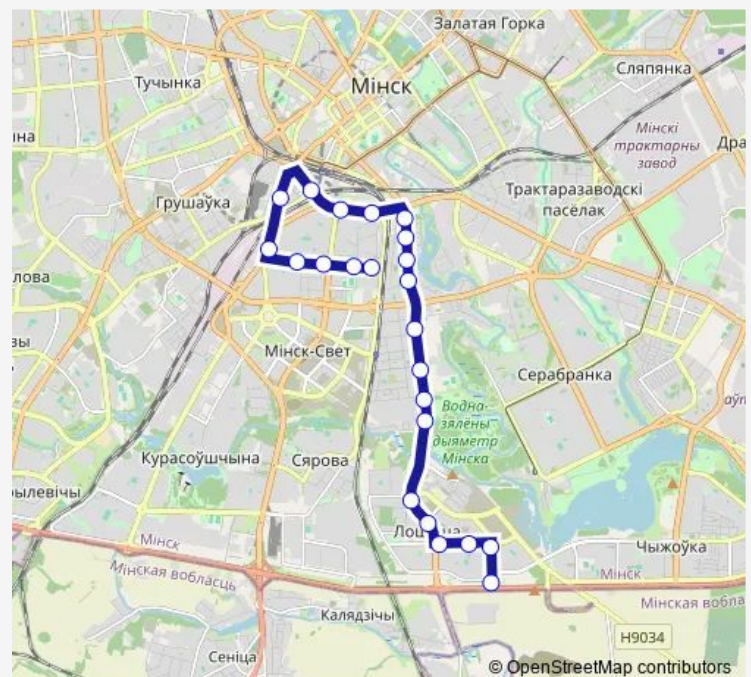

Bus 191

[Go to website](#)

Direction

Воронянского — ДС Лошица-2

23 stops

[Open route schedule](#)

Воронянского

Левкова

Ковальская Слобода

Радищева

Гостиница Спутник

ст.м. Институт Культуры

Льва Толстого

мкр-н Чкаловский

Могилевская

Аранская

Луговой переулок

Лесная

Денисовская

Семёнова

Солнечная

Камвольный комбинат

Червенский рынок

Переулок Чижевских

Иосифа Гошкевича

Янки Лучины

Гимназия №40

Route schedule

Воронянского — ДС Лошица-2

Monday 07:09-19:52

Tuesday 07:09-19:52

Wednesday 07:09-19:52

Thursday 07:09-19:52

Friday 07:09-19:52

Saturday —

Sunday —

Route info

Direction: Воронянского

Stops: 23

Trip Duration: 0 hour 45 min

191

BusMaps