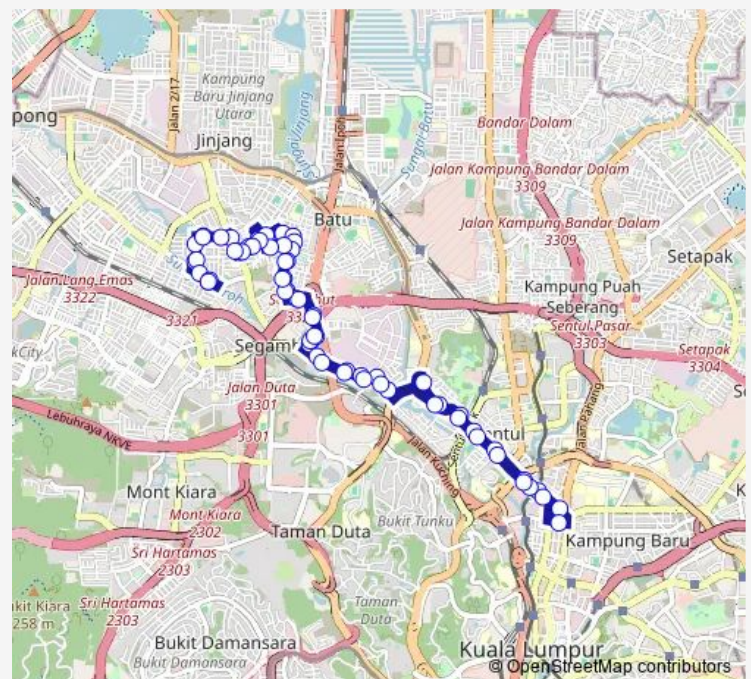

KI1860 Pekan KOK Doh

KI531 Masjid AL Firdaus (Opp)

KI1861 SK Segambut (Opp)

KI533 Sjkc Khai Chee

Route schedule

KI1044 Terminal SRI Segambut — KI1044 Terminal SRI Segambut

Monday 05:30-21:45

Tuesday 05:30-21:45

Wednesday 05:30-21:45

Thursday 05:30-21:45

Friday 05:30-21:45

Saturday 05:30

Sunday 05:30

Route info

Direction: KI1044 Terminal SRI Segambut

Stops: 64

Trip Duration: 1 hour 0 min

191 — Taman Sri Segambut~ Monorel Chow Kit

KI534 TAN Chong Motor

KI914 Taman Segambut (Barat)

KI535 Menara Tkss (Opp)

KI941 Taman Segambut (Timur)

KI605 Taman Million

(M) KI606 Riverwalk Village