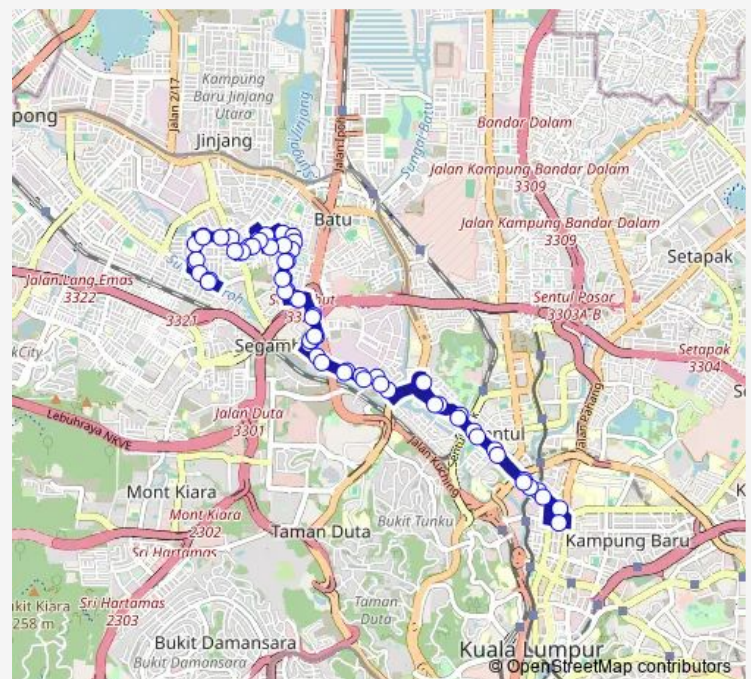

### Route schedule

KI1044 Terminal SRI Segambut — KI1044 Terminal SRI Segambut

Monday 05:30-21:45

Tuesday 05:30-21:45

Wednesday 05:30-21:45

Thursday 05:30-21:45

Friday 05:30-21:45

Saturday 05:30

### Route info

Direction: KI1044 Terminal SRI Segambut

Stops: 64

Trip Duration: 1 hour 0 min

191 — Taman Sri Segambut~ Monorel Chow Kit

KI534 TAN Chong Motor

KI914 Taman Segambut (Barat)

KI535 Menara Tkss (Opp)