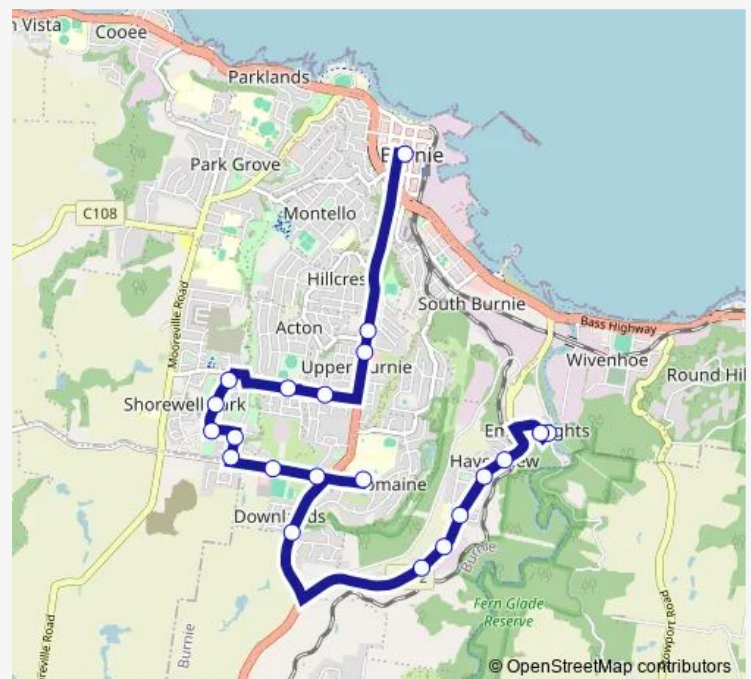

44 Three Mile Line Rd

2 Three Mile Line Rd

Parklands High School (Inside Grounds)

Stop 15, Mount St / Singline Ave

No.168 Old Surrey Rd

Stop 19, Havenview Primary School

No.90 Old Surrey Rd

52 Old Surrey Rd

No.5 Wattle Ave

Emu Heights Terminus, Wattle PI

Route schedule

Burnie Interchange Stop A, No.43 Cattley St — Emu Heights Terminus, Wattle PI

Monday	08:05-18:30
Tuesday	08:05-18:30
Wednesday	08:05-18:30
Thursday	08:05-18:30
Friday	08:05-18:30
Saturday	09:00-18:30
Sunday	09:30-17:30

Route info

Direction: Burnie Interchange Stop A, No.43 Cattley St

Stops: 19

Trip Duration: 0 hour 25 min

191 — Emu Heights via Acton & Havenview

Direction

Emu Heights Terminus, Wattle PI — Burnie City Terminus

21 stops

[Open route schedule](#)

Emu Heights Terminus, Wattle PI

No.10 Wattle Ave

No.29 Old Surrey Rd

No.49 Old Surrey Rd

Stop 19, Havenview Primary School

Stop 18, No.145 Old Surrey Rd