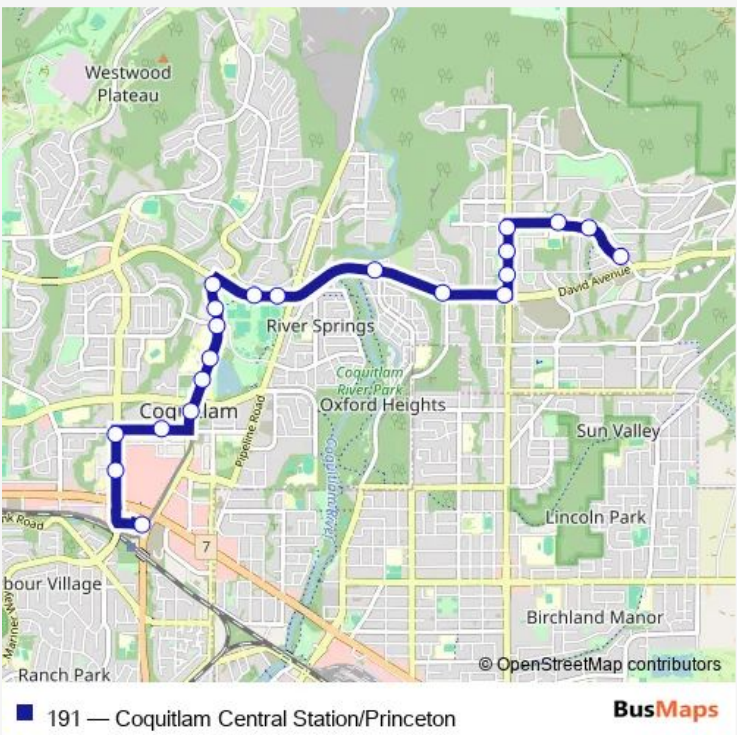

Bus 191 Coquitlam Central Station/Princeton

[Go to website](#)

Direction
 Northbound Princeton Ave @ David Ave — Coquitlam Central Station @ Bay 10
 21 stops
[Open route schedule](#)

- Northbound Princeton Ave @ David Ave
- Westbound Princeton Ave @ Kingston St
- Westbound Princeton Ave @ Dayton St
- Southbound Coast Meridian Rd @ Princeton Ave
- Southbound Coast Meridian Rd @ Millard Ave
- Southbound Coast Meridian Rd @ Galloway Ave
- Westbound David Ave @ Coast Meridian Rd
- Westbound David Ave @ Oxford St
- Westbound David Ave @ Shaughnessy St
- Westbound David Ave @ Pipeline Rd
- Westbound David Ave @ Genest Way
- Southbound Pinetree Way @ David Ave
- Southbound Pinetree Way @ 1300 Block
- Southbound Pinetree Way @ Pinewood Ave
- Southbound Pinetree Way @ Douglas College
- Lafarge Lake-Douglas Station @ Bay 2
- Southbound Pinetree Way @ Guildford Way
- Westbound Glen Dr @ The High Street
- Southbound Johnson St @ Glen Dr
- Southbound Johnson St @ Packard Ave
- Coquitlam Central Station @ Bay 10

Route schedule
 Northbound Princeton Ave @ David Ave — Coquitlam Central Station @ Bay 10

Monday	05:37-21:50
Tuesday	05:37-21:50
Wednesday	05:37-21:50
Thursday	05:37-21:50
Friday	05:37-21:50
Saturday	06:11-21:40
Sunday	07:51-21:53

Route info
 Direction: Northbound Princeton Ave @ David Ave
 Stops: 21
 Trip Duration: 0 hour 18 min

Direction

Coquitlam Central Station @ Bay 10 — Northbound
Princeton Ave @ David Ave

18 stops

[Open route schedule](#)

Coquitlam Central Station @ Bay 10

Northbound Johnson St @ Packard Ave

Eastbound Glen Dr @ Johnson St

Eastbound Glen Dr @ The High Street

Northbound Pinetree Way @ Glen Dr

Lafarge Lake-Douglas Station @ Bay 1