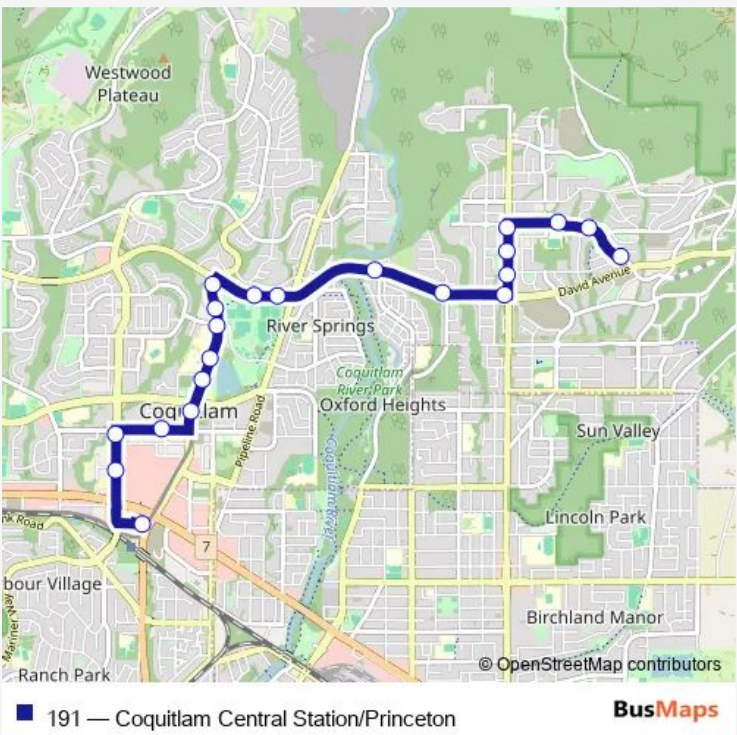

Bus 191 Coquitlam Central Station/Princeton

[Go to website](#)

Direction
 Northbound Princeton Ave @ David Ave — Coquitlam Central Station @ Bay 10
 21 stops
[Open route schedule](#)

- Northbound Princeton Ave @ David Ave
- Westbound Princeton Ave @ Kingston St
- Westbound Princeton Ave @ Dayton St
- Southbound Coast Meridian Rd @ Princeton Ave
- Southbound Coast Meridian Rd @ Millard Ave
- Southbound Coast Meridian Rd @ Galloway Ave
- Westbound David Ave @ Coast Meridian Rd
- Westbound David Ave @ Oxford St
- Westbound David Ave @ Shaughnessy St
- Westbound David Ave @ Pipeline Rd
- Westbound David Ave @ Genest Way
- Southbound Pinetree Way @ David Ave
- Southbound Pinetree Way @ 1300 Block
- Southbound Pinetree Way @ Pinewood Ave
- Southbound Pinetree Way @ Douglas College
- Lafarge Lake-Douglas Station @ Bay 2
- Southbound Pinetree Way @ Guildford Way
- Westbound Glen Dr @ The High Street
- Southbound Johnson St @ Glen Dr
- Southbound Johnson St @ Packard Ave
- Coquitlam Central Station @ Bay 10

Route schedule
 Northbound Princeton Ave @ David Ave — Coquitlam Central Station @ Bay 10

Monday	05:37-21:50
Tuesday	05:37-21:50
Wednesday	05:37-21:50
Thursday	05:37-21:50
Friday	05:37-21:50
Saturday	06:11-21:43
Sunday	07:51-21:53

Route info
 Direction: Northbound Princeton Ave @ David Ave
 Stops: 21
 Trip Duration: 0 hour 21 min

Direction

Coquitlam Central Station @ Bay 11 — Northbound
Princeton Ave @ David Ave

18 stops

[Open route schedule](#)

Eastbound David Ave @ Oxford St

Eastbound David Ave @ Coast Meridian Rd

Eastbound David Ave @ Soball St

Eastbound David Ave @ Kingston St

Eastbound David Ave @ Riley St

Northbound Princeton Ave @ David Ave